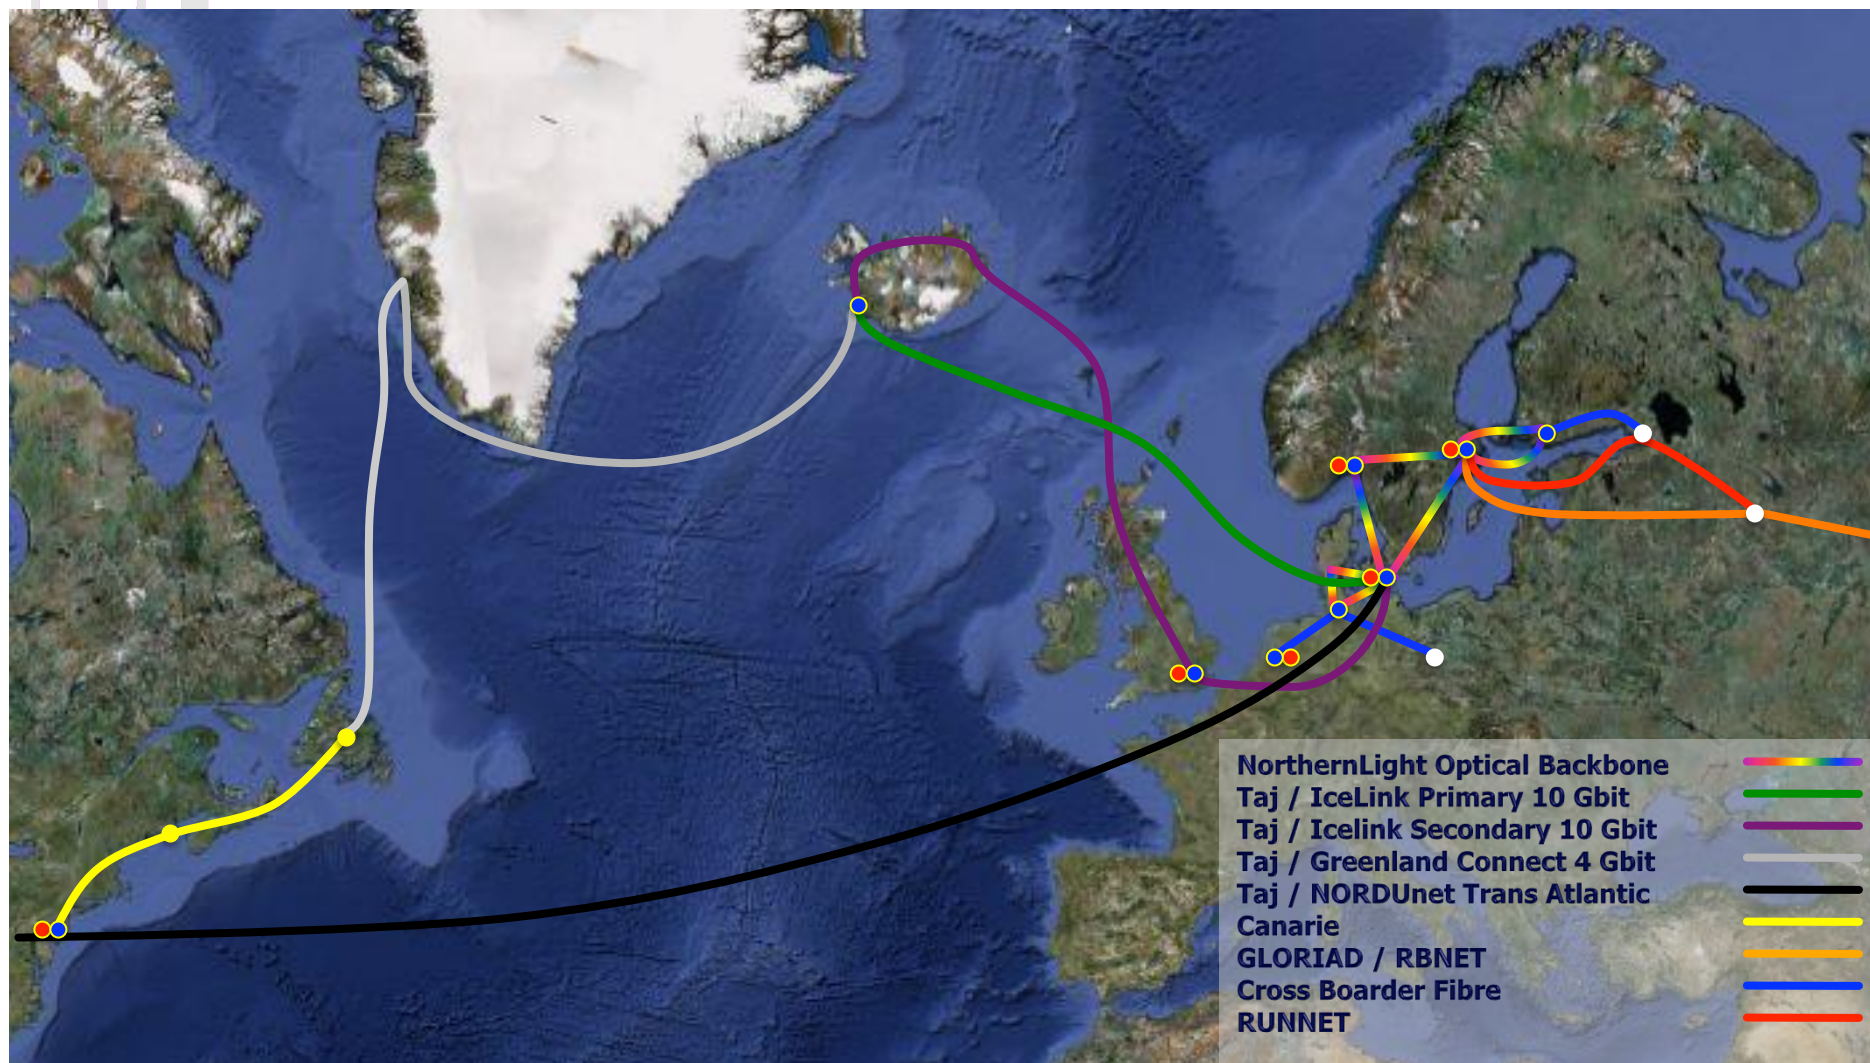

NORDUnet Optical Exchange Update

Lars Fischer

9th Annual Global LambdaGrid Workshop
Daejeon, 27 October 2009

Our Fiber-Optic Network is
already in your neighborhood

comcast

NORDUnet

Nordic infrastructure for Research & Education

DWDM

- Wavelength selector switches
- Reconfigurable and tunable
- 10G / 40G / 100G waves
- 96 channels

- Trial of Multi-domain Alien Wave
- 40G Alien Wave Amsterdam – Copenhagen
- Nortel end-systems, Alcatel-Lucent transport

Consistent behaviour of WSS despite different modulation and speed.

Parallel networks sharing the same substrate

Each user's IP network is represented by a different color

Each router instance can be temporarily owned by a different user (router instances offered as IaaS)