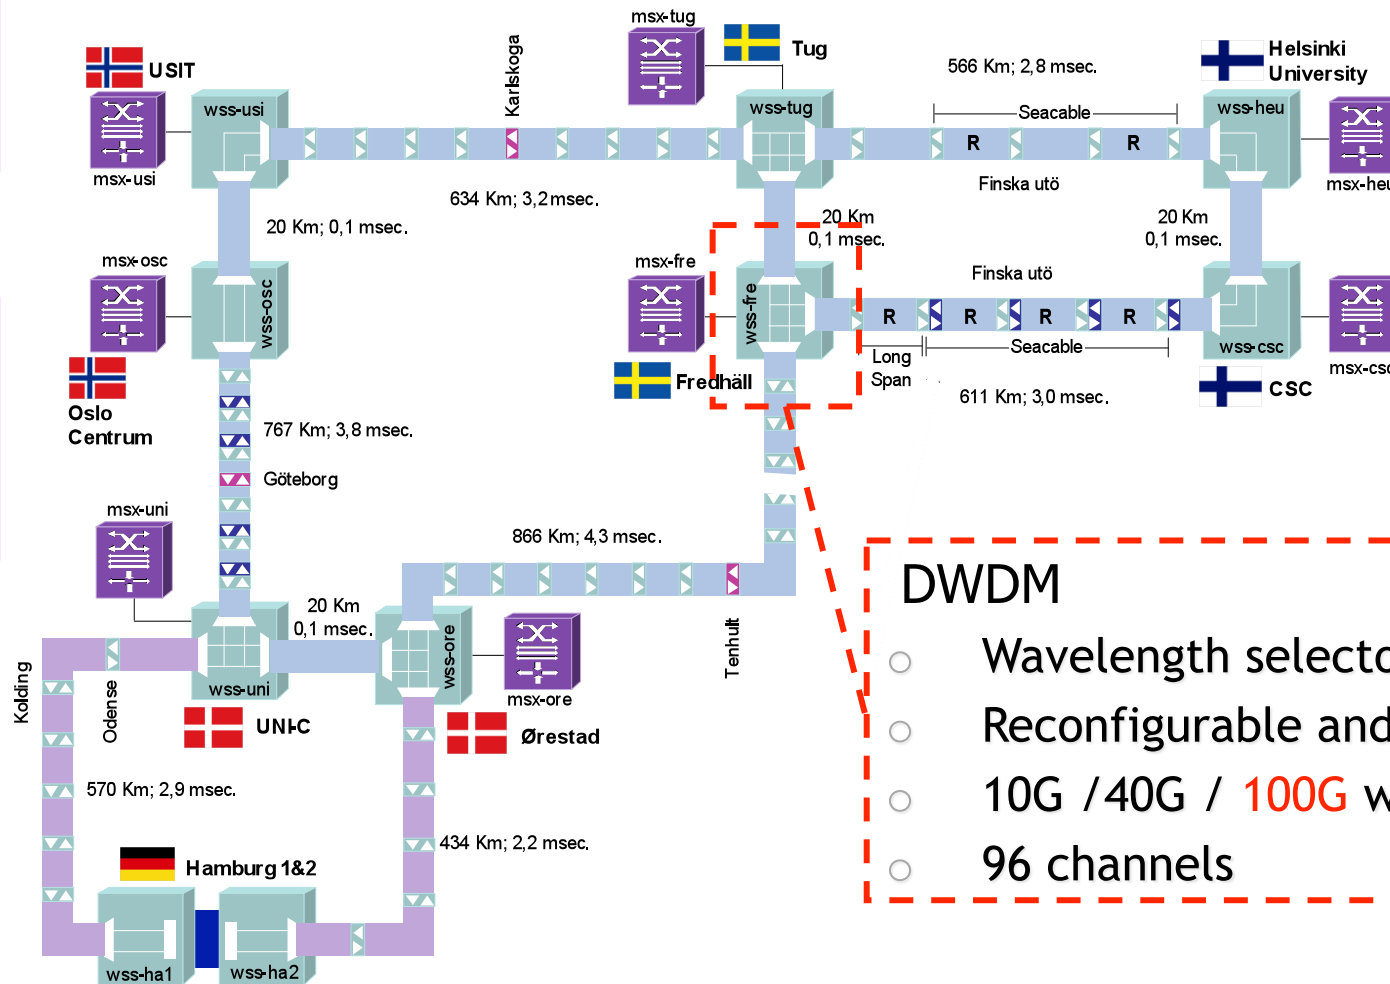

DWDM

- Wavelength selector switches
- Reconfigurable and tunable
- 10G / 40G / 100G waves
- 96 channels

- Trial of Multi-domain Alien Wave
- 40G Alien Wave Amsterdam – Copenhagen
- Nortel end-systems, Alcatel-Lucent transport

Consistent behaviour of WSS despite different modulation and speed.

Parallel networks sharing the same substrate

Each user's IP network is represented by a different color

Each router instance can be temporarily owned by a different user (router instances offered as IaaS)