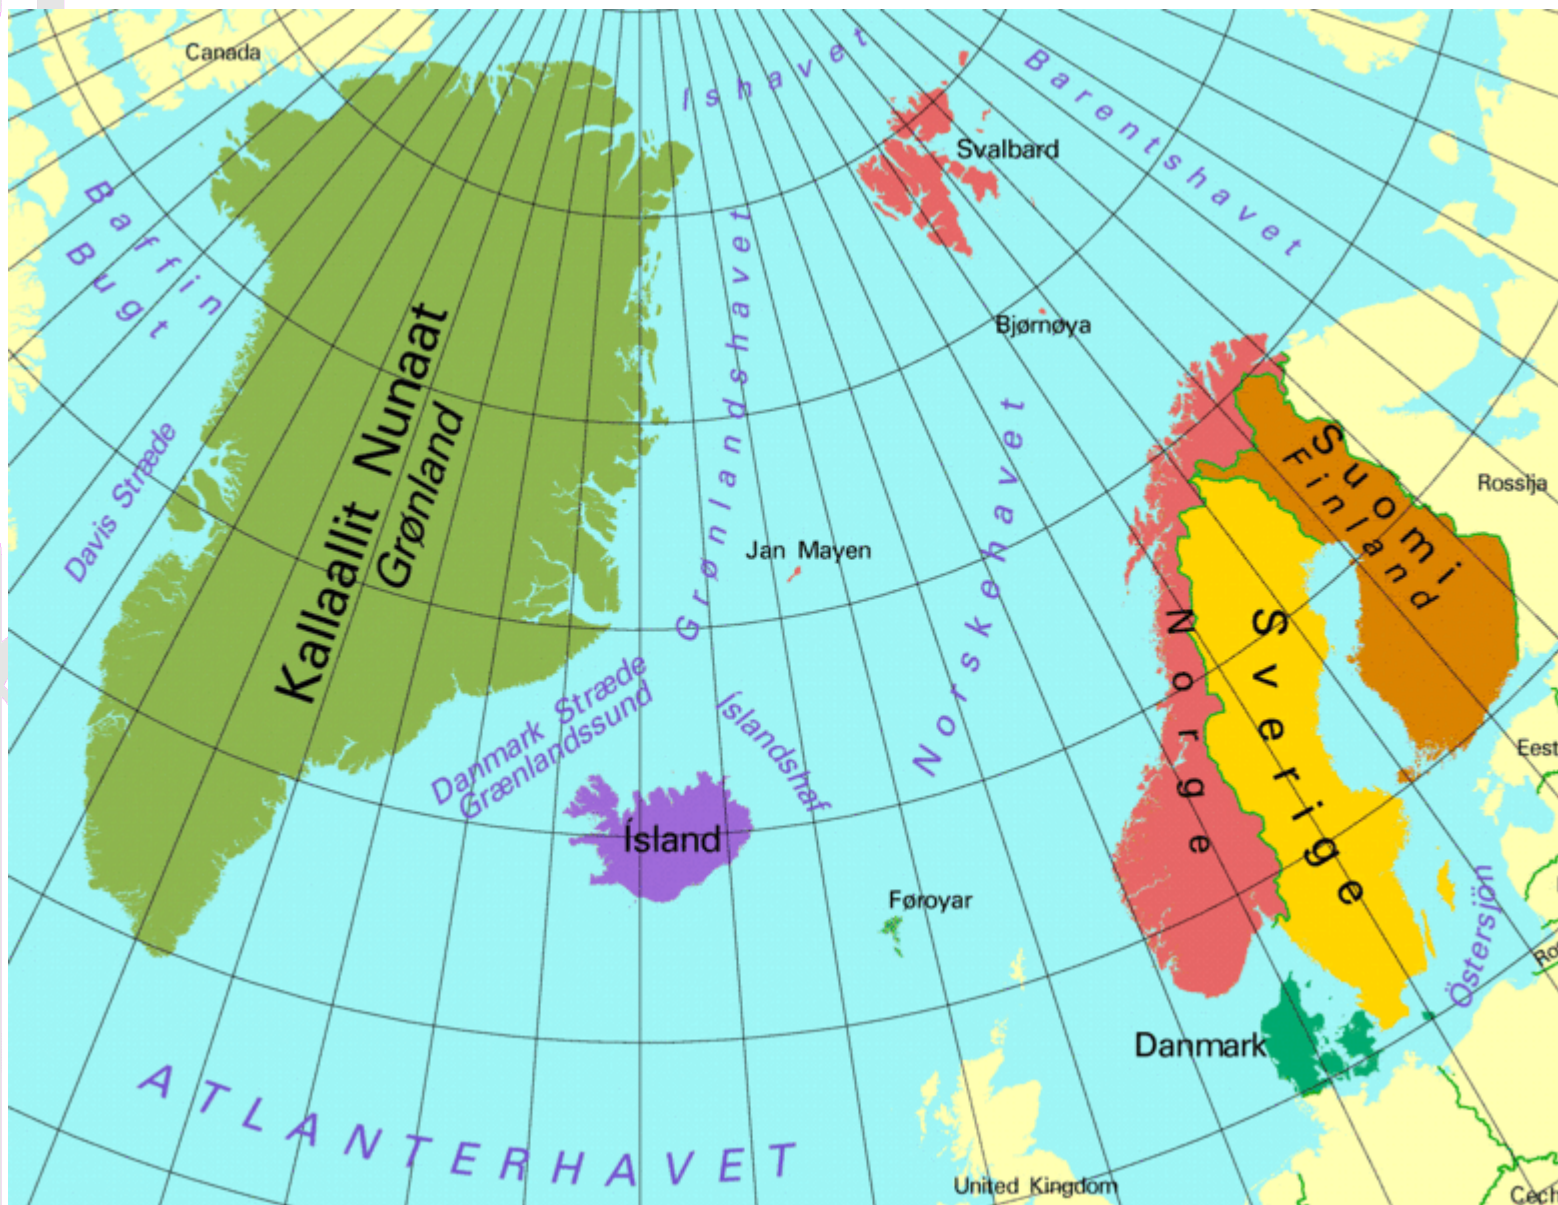

NORDUnet Optical Exchange Update

Lars Fischer

9th Annual Global LambdaGrid Workshop
Daejeon, 27 October 2009

Our Fiber-Optic Network is
already in your neighborhood

comcast

NORDUnet

Nordic infrastructure for Research & Education