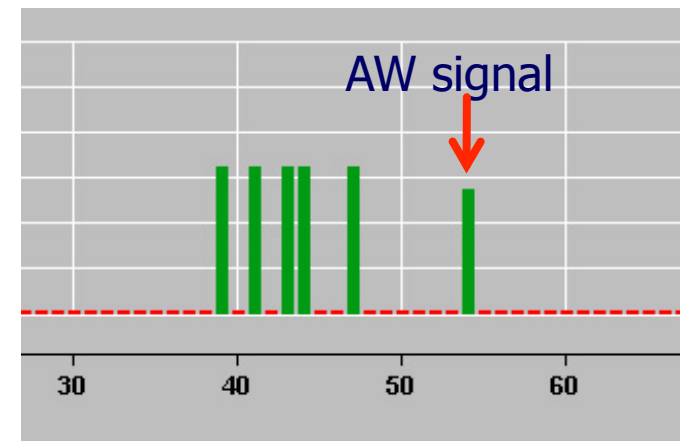

DWDM

- Wavelength selector switches
- Reconfigurable and tunable
- 10G / 40G / 100G waves
- 96 channels

- Trial of Multi-domain Alien Wave
- 40G Alien Wave Amsterdam – Copenhagen
- Nortel end-systems, Alcatel-Lucent transport

Consistent behaviour of WSS despite different modulation and speed.

Parallel networks sharing the same substrate

Each user's IP network is represented by a different color

Each router instance can be temporarily owned by a different user (router instances offered as IaaS)