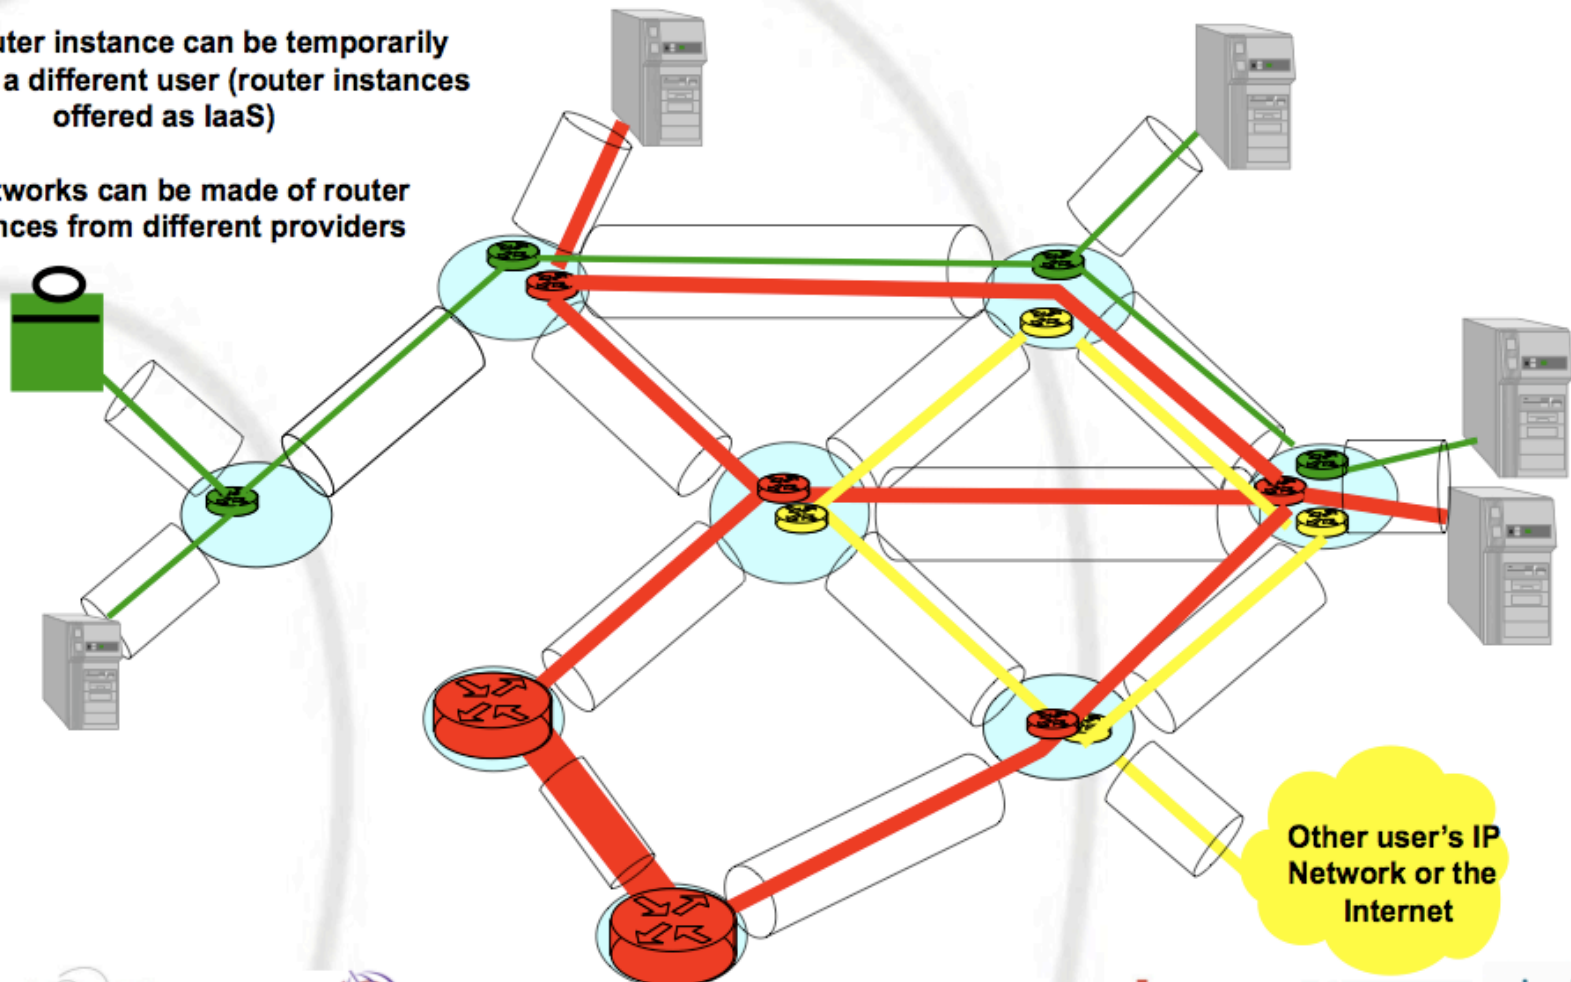

Consistent behaviour of WSS despite different modulation and speed.

Parallel networks sharing the same substrate

Each user's IP network is represented by a different color

Each router instance can be temporarily owned by a different user (router instances offered as IaaS)

IP Networks can be made of router instances from different providers

- Continue Cross Border Fiber efforts in Europe
- Drive 100G trials and deployment in NORDUnet, GN3
- Dynamic GOLE trial
- ...