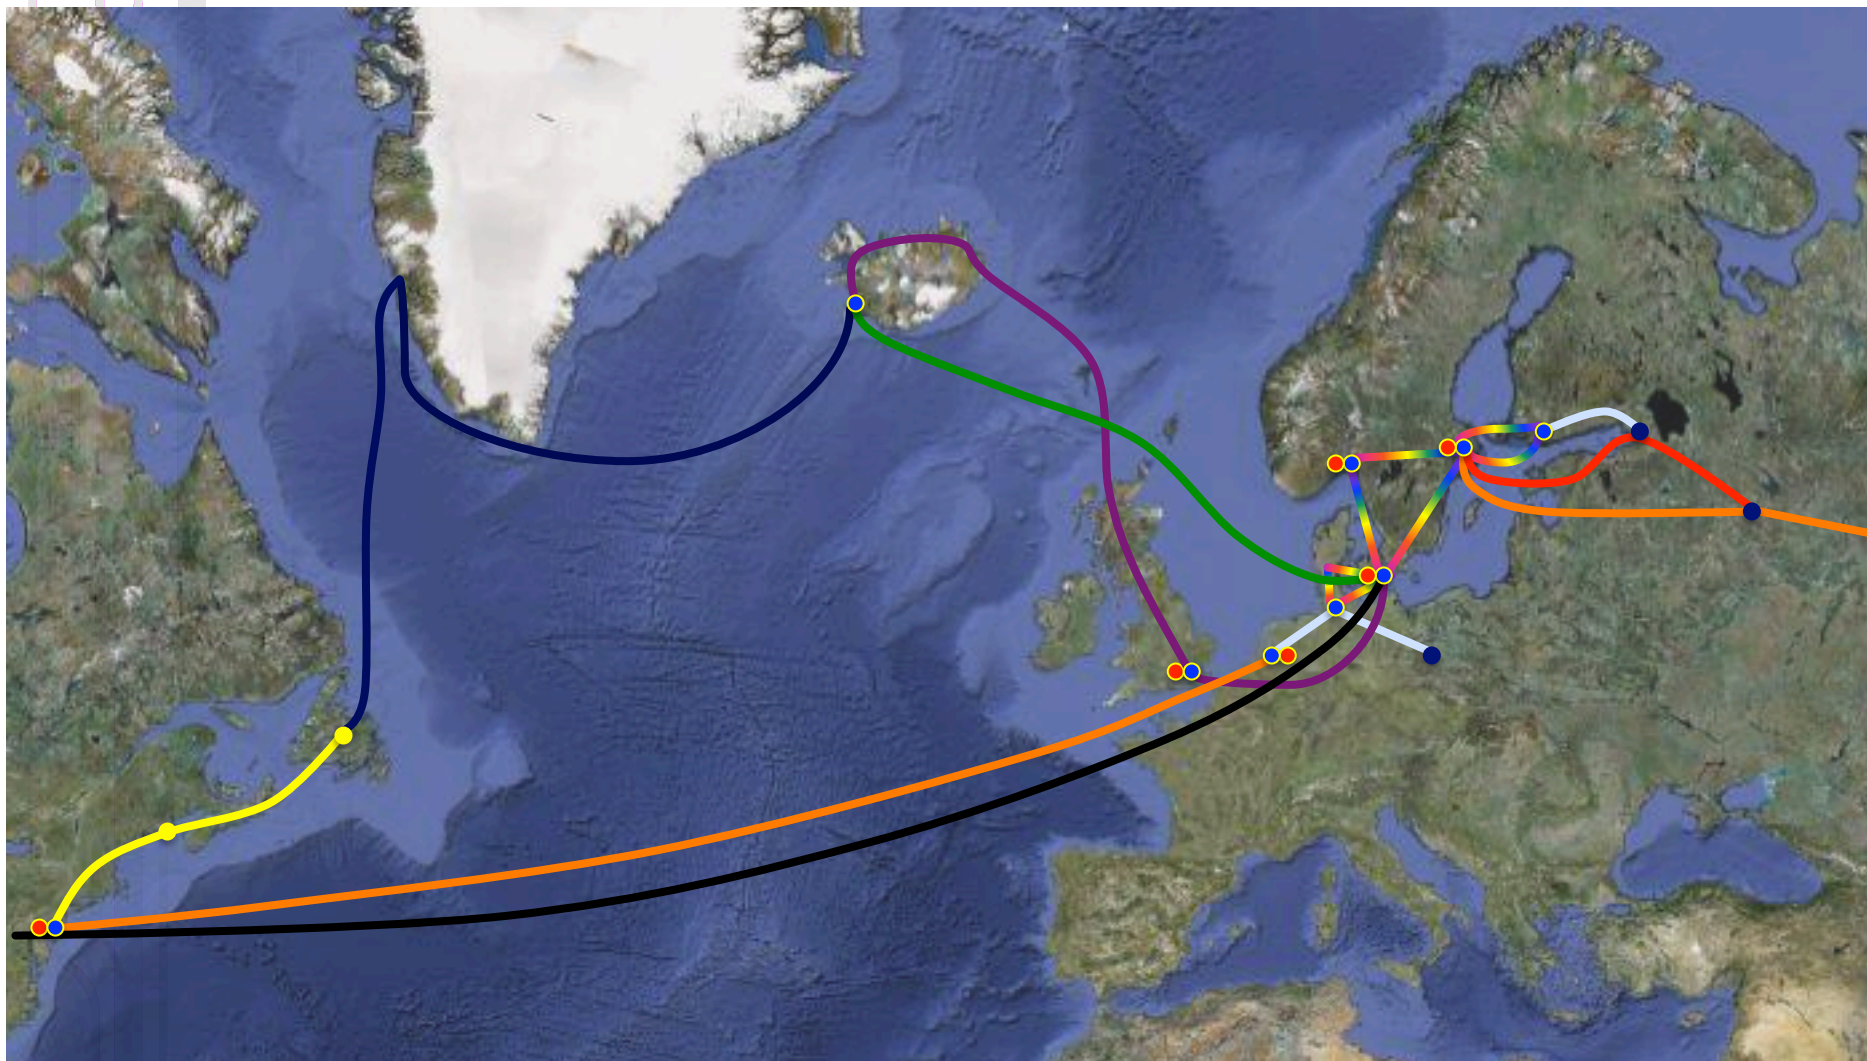

NORDUnet Collaborations with Africa

Lars Fischer

CTO, NORDUnet

**2010 EURO-AFRICA
E-INFRASTRUCTURES CONFERENCE**

Helsinki, 9-10 December 2010

- Regional Network for Nordic countries
 - Denmark, Sweden, Iceland, Norway, Finland
- Organization
 - Incorporated, non-profit
 - Owned by 5 Nordic NRENs; 100% funded by NRENs
 - Cost shared according to National GNP
 - Staff: 20
- Regional network
 - One NREN for each Nordic country
 - Each NREN connect to NORDUnet
 - NORDUnet provide interconnect, connectivity
 - NORDUnet participates in GEANT and other European efforts on behalf of the Nordic NRENs

- Network Interconnect
 - State-of-the-Art regional network
 - Dynamic E2E, Virtualization capability
 - Trans-Atlantic & North-Atlantic infrastructure
 - Europe connectivity – GÉANT, Cross-Border Fibre
 - Peering fabric, Internet exchange, IP Transit
- Forum for Collaboration & Coordination
 - Inter-NREN services, service sharing and sourcing
 - AAI, Storage, Hosting, video conferencing
 - Design, Operations of specific services
 - International projects and relations
 - Global partnerships
- 24/7 NOC
 - Operations services