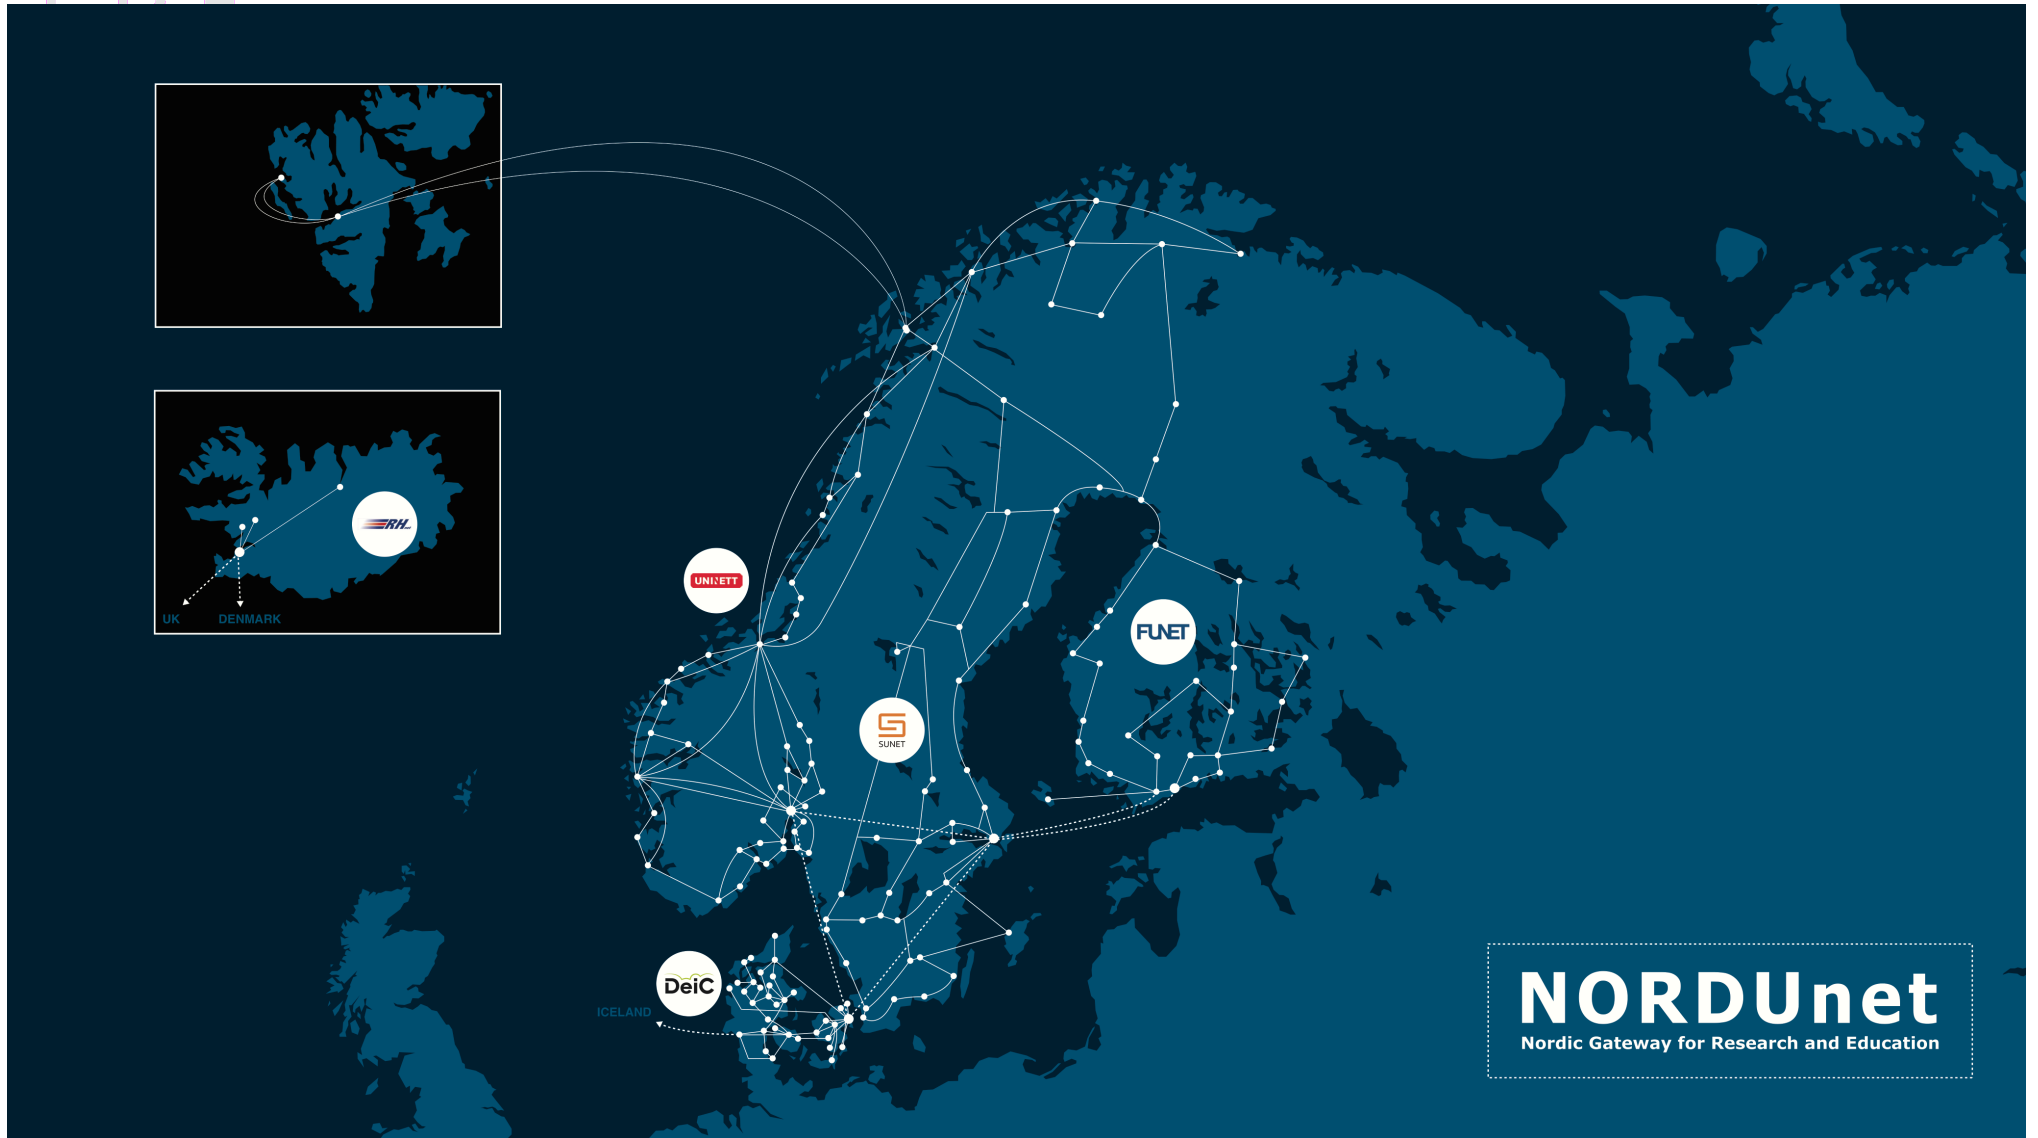

Global Research Networking

Lars Fischer
UNINETT Konferansen
Trondheim, 21. November 2017

- 5 independent NRENs, tradition for collaboration
- NORDUnet: regional network, international connection
- 25+ year history
- 1 million users
- NORDUnet incorporated, owned equally by NRENs, funded by NRENs
- Serving world's 8th largest economy