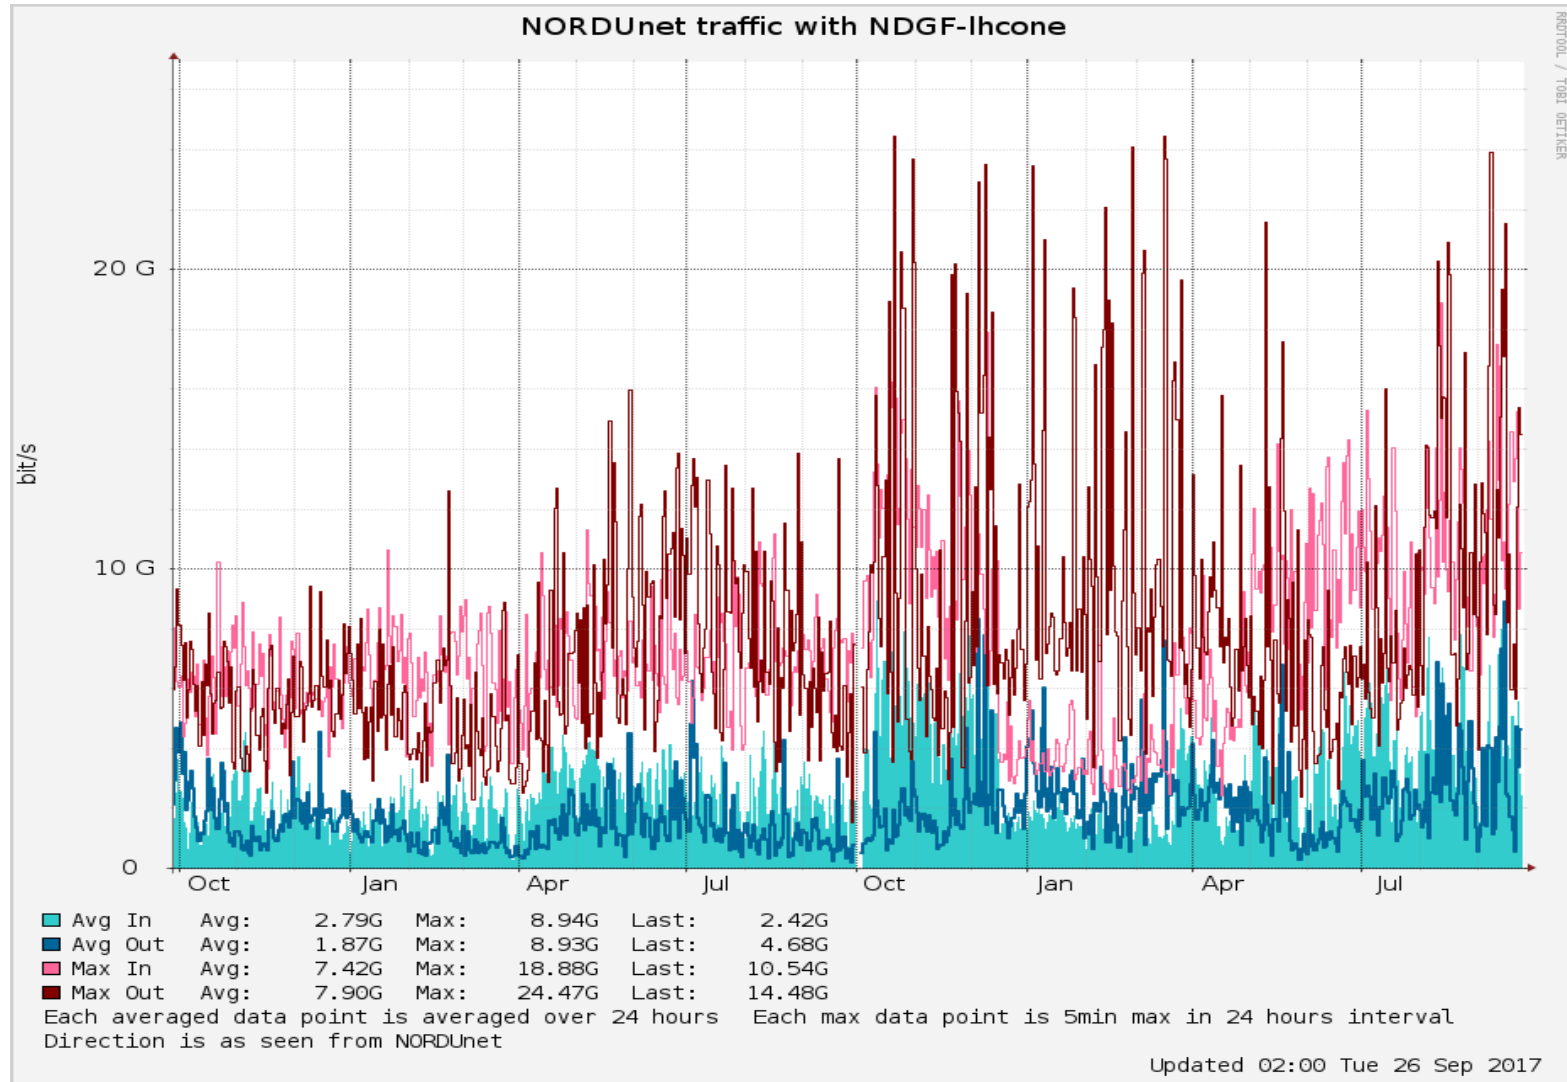

NORDUnet
Nordic Gateway for Research and Education

LHCONE Jan 2015 - Apr 2017

Effect of Changed Growth %

Over 15 Years 1 Gbit Becomes:
80% Growth : 3748 Gbit/Sec
52% Growth : 351 Gbit/Sec
32% Growth : 49 Gbit/Sec

- Data Center Interconnects
- Open Line systems, Pluggable Merchant optics
- Disaggregating the network
- Blurring the line between DWDM and routers
- Enables network resource sharing
- Dramatic reduction of (total) cost
- ... but adds complexity