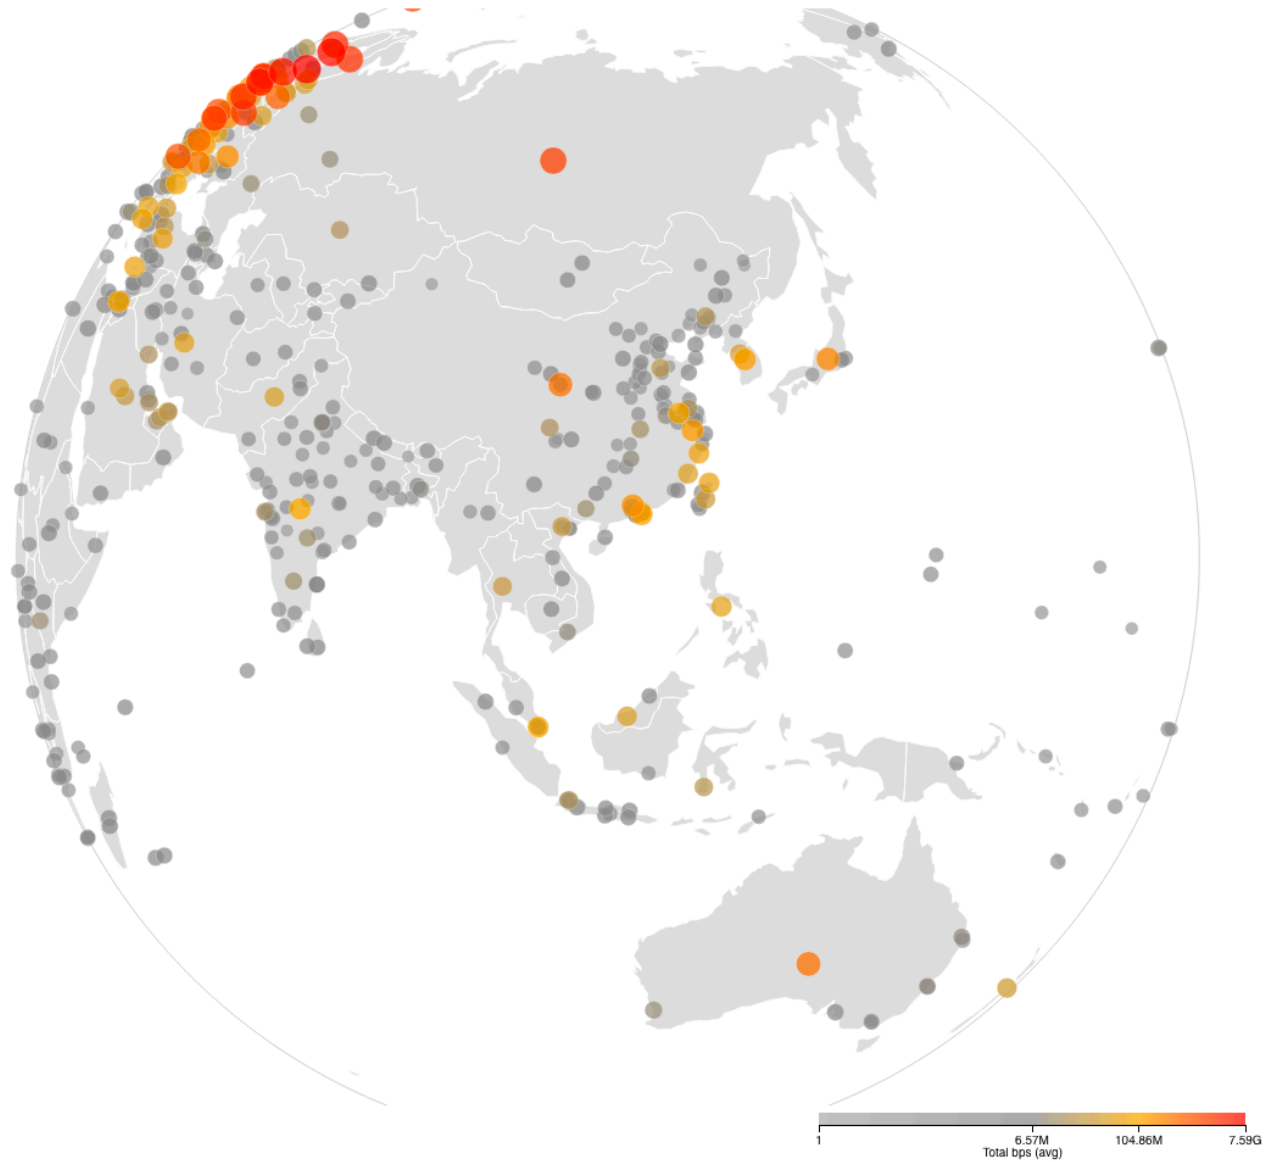

Global Research Networking

Lars Fischer
UNINETT Konferansen
Trondheim, 21. November 2017

- 5 independent NRENs, tradition for collaboration
- NORDUnet: regional network, international connection
- 25+ year history
- 1 million users
- NORDUnet incorporated, owned equally by NRENs, funded by NRENs
- Serving world's 8th largest economy

NORDUnet
Nordic Gateway for Research and Education

LHCONE Jan 2015 - Apr 2017

Effect of Changed Growth %

Over 15 Years 1 Gbit Becomes:
80% Growth : 3748 Gbit/Sec
52% Growth : 351 Gbit/Sec
32% Growth : 49 Gbit/Sec