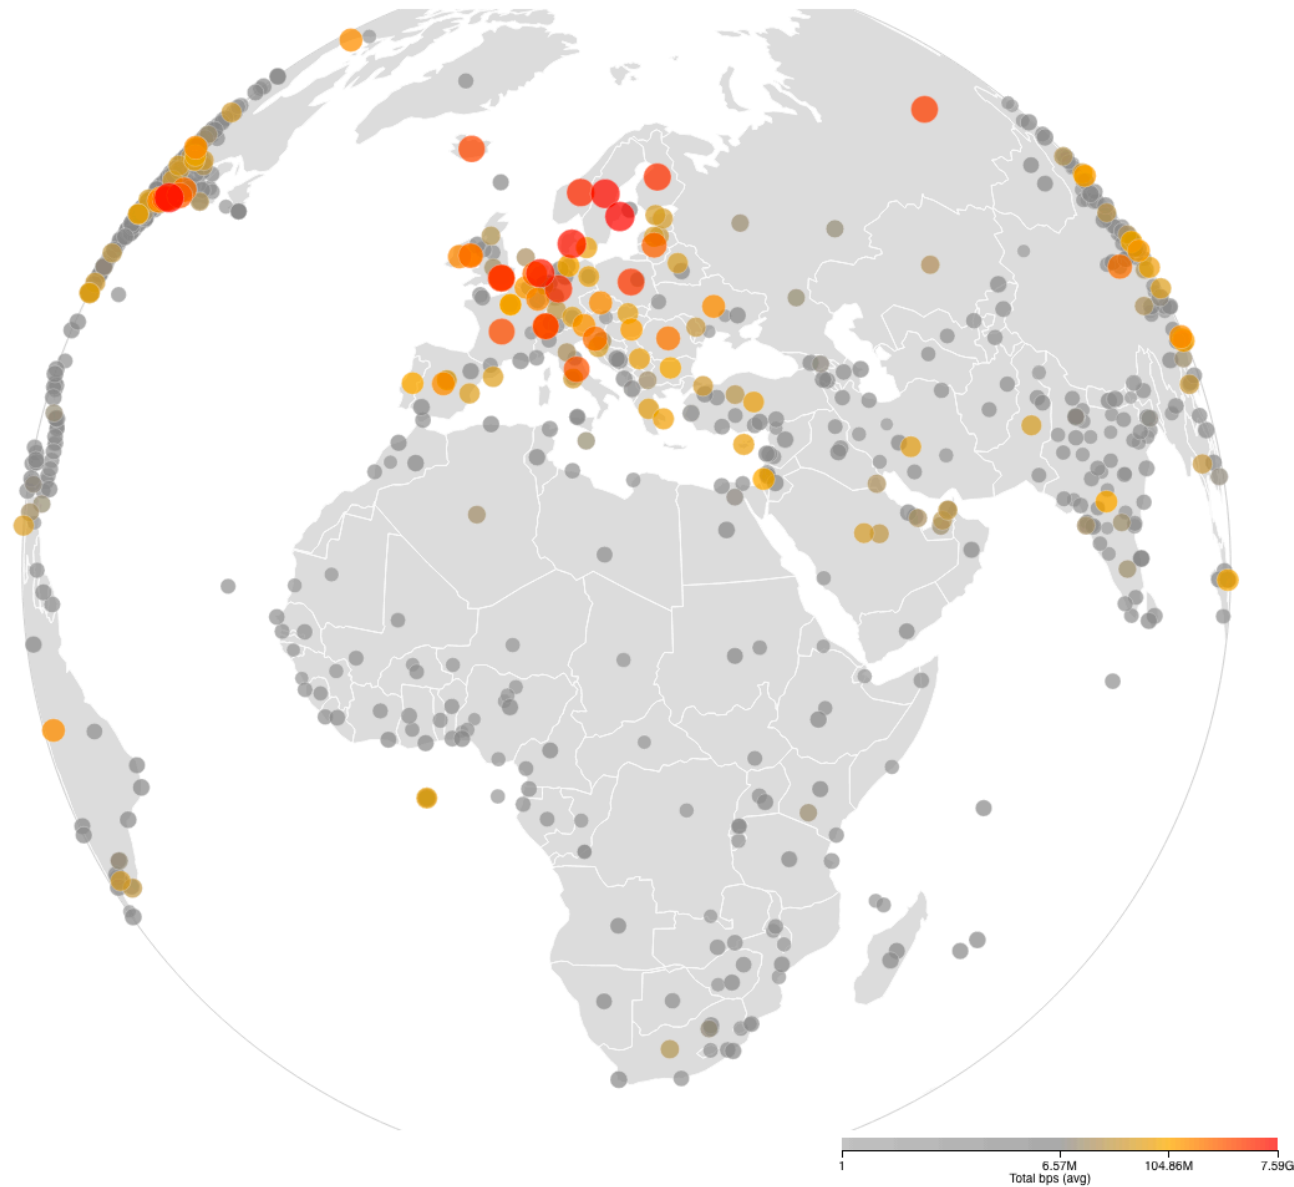

Global Research Networking

Lars Fischer
UNINETT Konferansen
Trondheim, 21. November 2017

- 5 independent NRENs, tradition for collaboration
- NORDUnet: regional network, international connection
- 25+ year history
- 1 million users
- NORDUnet incorporated, owned equally by NRENs, funded by NRENs
- Serving world's 8th largest economy

NORDUnet
Nordic Gateway for Research and Education

LHCONE Jan 2015 - Apr 2017

Effect of Changed Growth %

Over 15 Years 1 Gbit Becomes:
80% Growth : 3748 Gbit/Sec
52% Growth : 351 Gbit/Sec
32% Growth : 49 Gbit/Sec