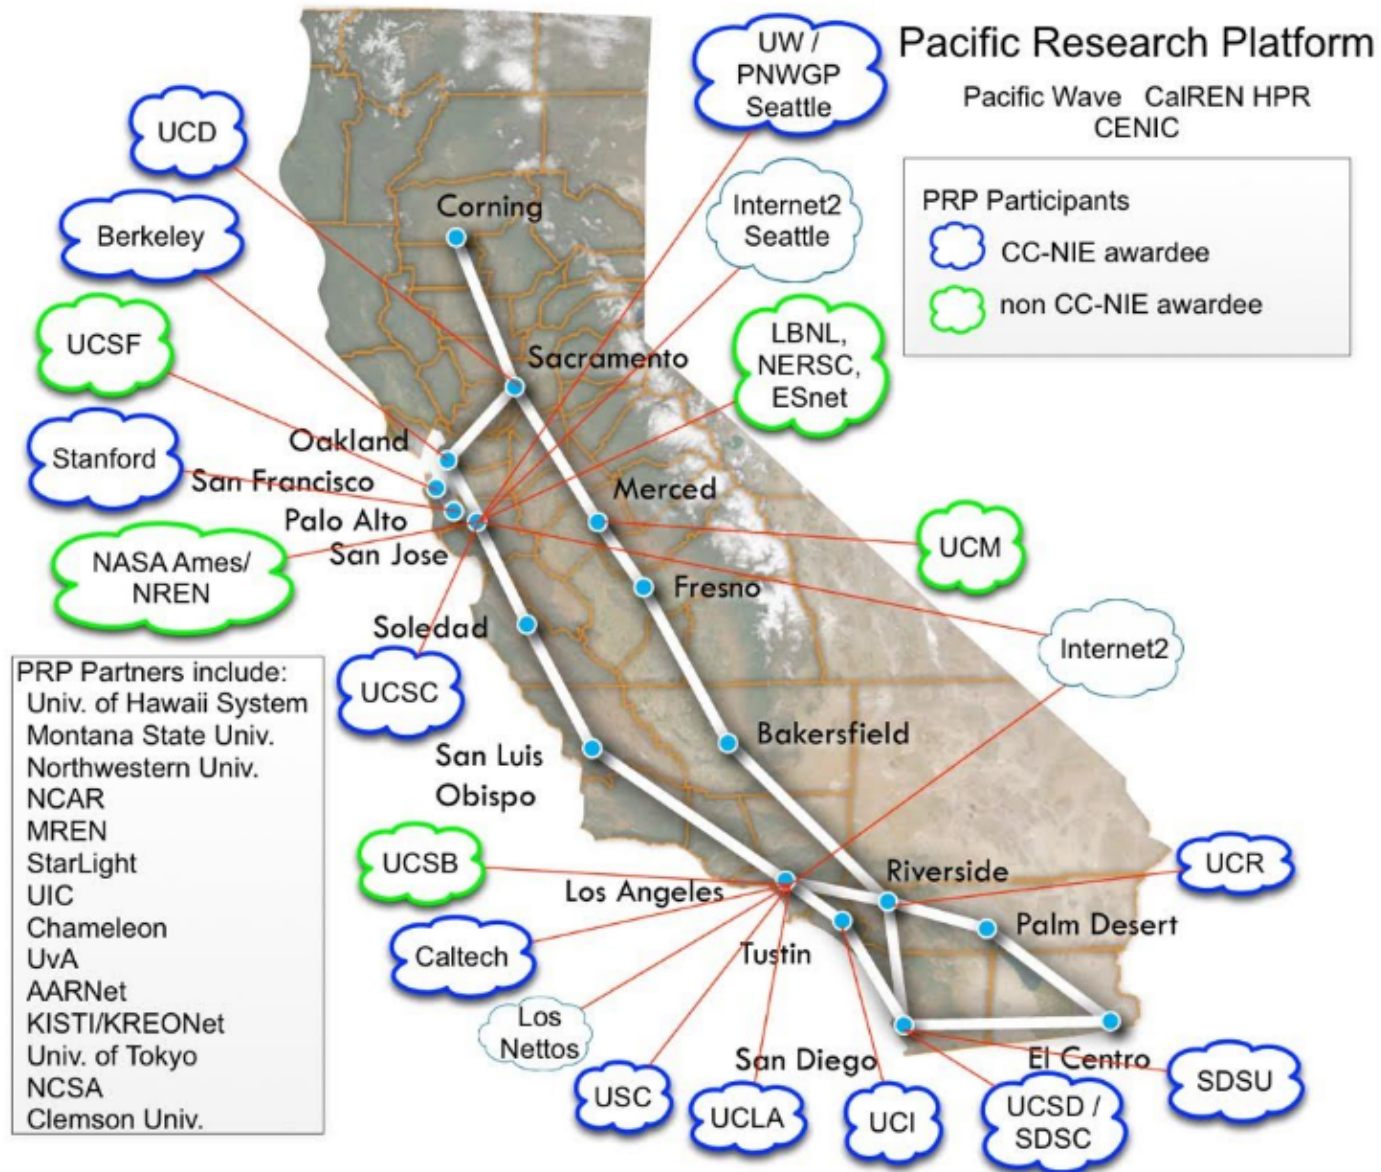

Global Research Networking

Lars Fischer
UNINETT Konferansen
Trondheim, 21. November 2017

- 5 independent NRENs, tradition for collaboration
- NORDUnet: regional network, international connection
- 25+ year history
- 1 million users
- NORDUnet incorporated, owned equally by NRENs, funded by NRENs
- Serving world's 8th largest economy

Please connect our Hong Kong Campus
... and be in control of quality

The GNA Vision

Towards a truly global interconnect for research and education networks.

KEY COMPONENTS

- R&E networks
- Powerful Links
- Open Exchange Points

- Optimized disk-to-disk performance
- Optimized at OS and HW level

- Focus on campus-to-campus data movement
- 1Gbps, 10Gbps, 40Gbps, 100Gbps

Note: this diagram represents a subset of sites and connections.