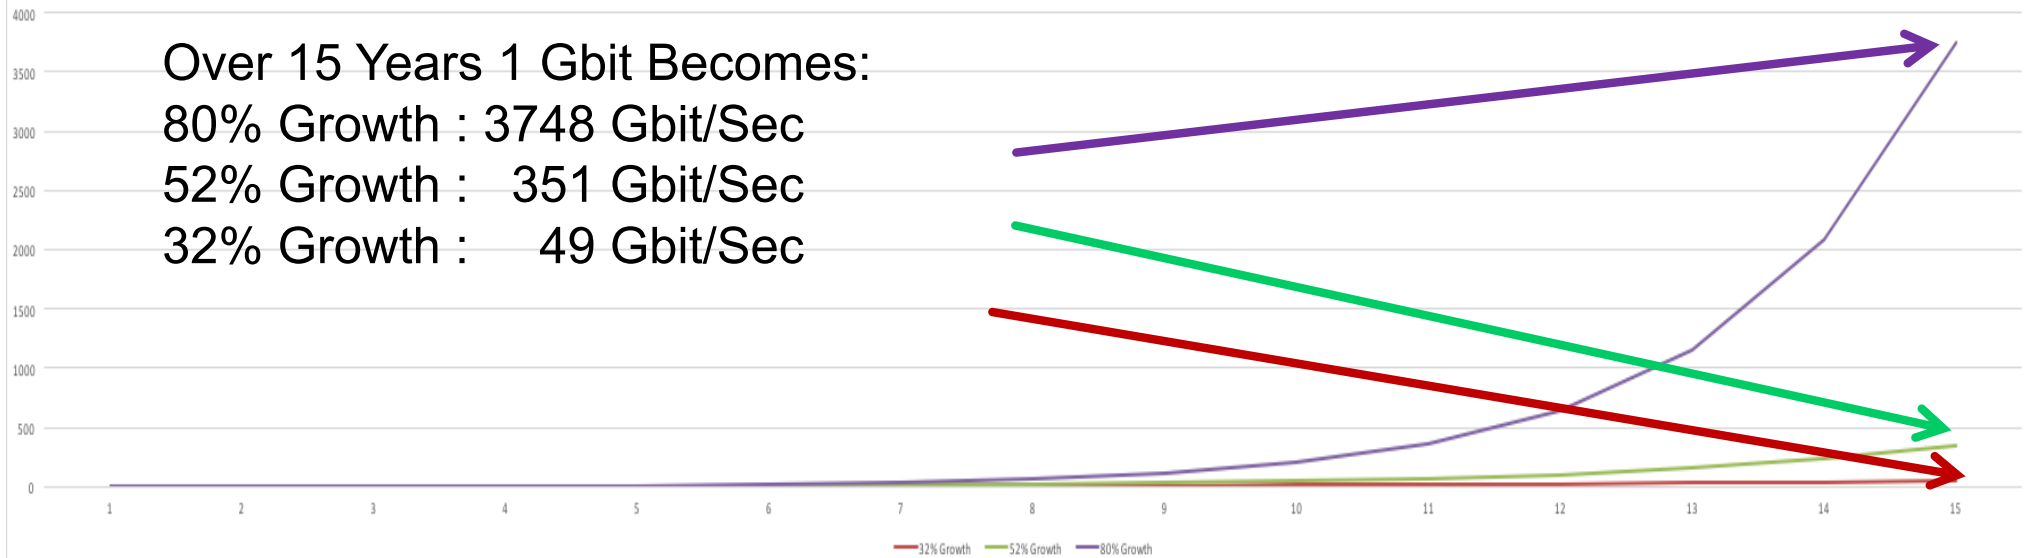

NORDUnet
Nordic Gateway for Research and Education

LHCONE Jan 2015 - Apr 2017

Effect of Changed Growth %

Over 15 Years 1 Gbit Becomes:
80% Growth : 3748 Gbit/Sec
52% Growth : 351 Gbit/Sec
32% Growth : 49 Gbit/Sec