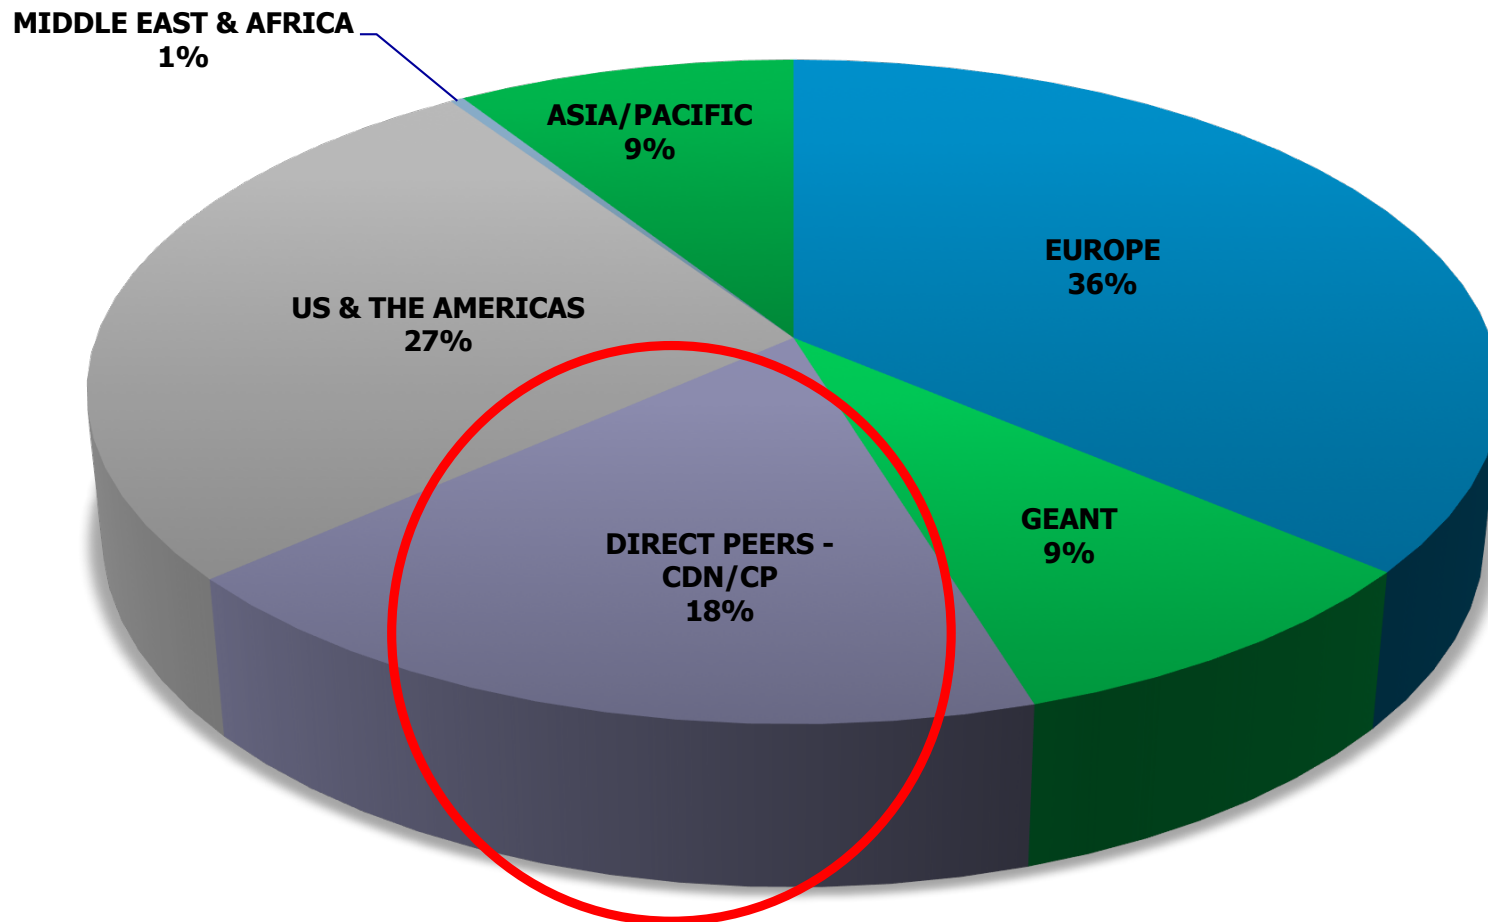

Global Research Networking

Lars Fischer
UNINETT Konferansen
Trondheim, 21. November 2017

- 5 independent NRENs, tradition for collaboration
- NORDUnet: regional network, international connection
- 25+ year history
- 1 million users
- NORDUnet incorporated, owned equally by NRENs, funded by NRENs
- Serving world's 8th largest economy

NORDUnet
Nordic Gateway for Research and Education

LHCONE Jan 2015 - Apr 2017

Effect of Changed Growth %

Over 15 Years 1 Gbit Becomes:
80% Growth : 3748 Gbit/Sec
52% Growth : 351 Gbit/Sec
32% Growth : 49 Gbit/Sec