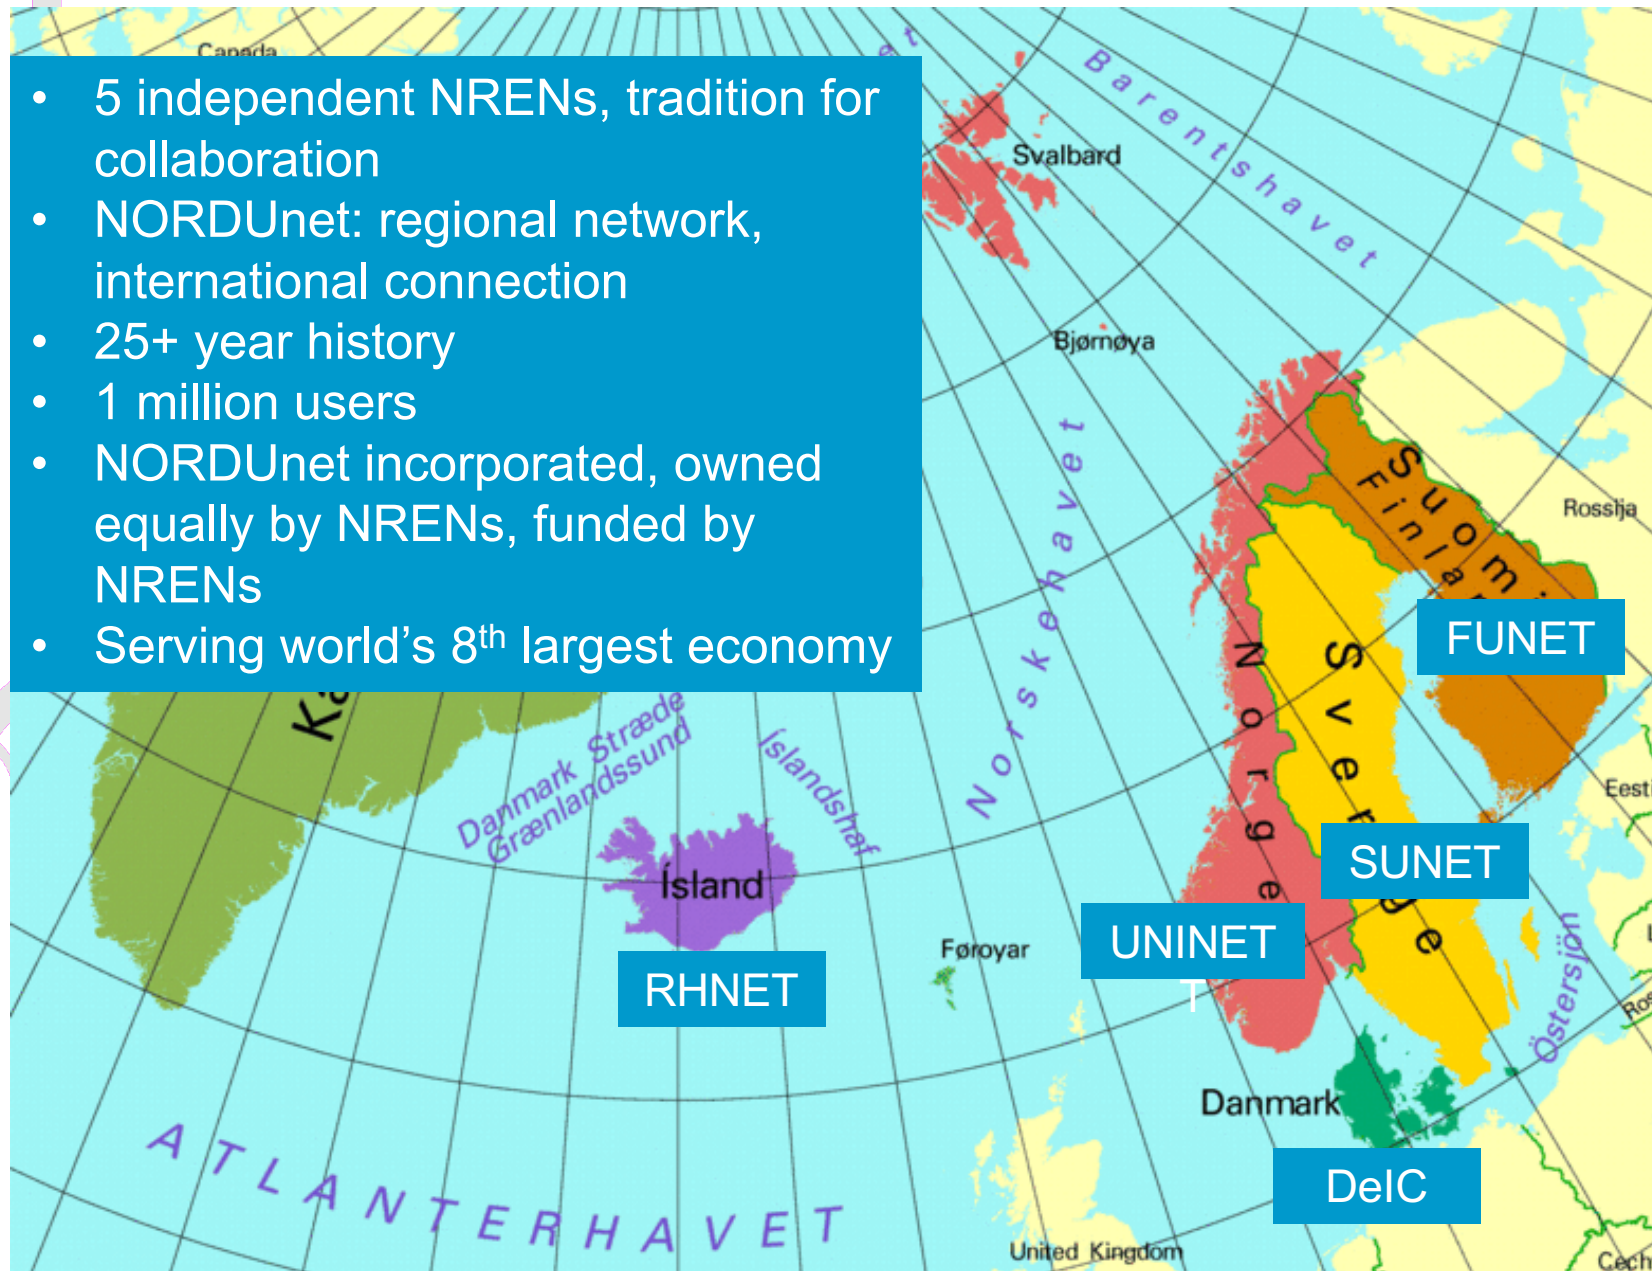

Global Research Networking

Lars Fischer
UNINETT Konferansen
Trondheim, 21. November 2017

- 5 independent NRENs, tradition for collaboration
- NORDUnet: regional network, international connection
- 25+ year history
- 1 million users
- NORDUnet incorporated, owned equally by NRENs, funded by NRENs
- Serving world's 8th largest economy