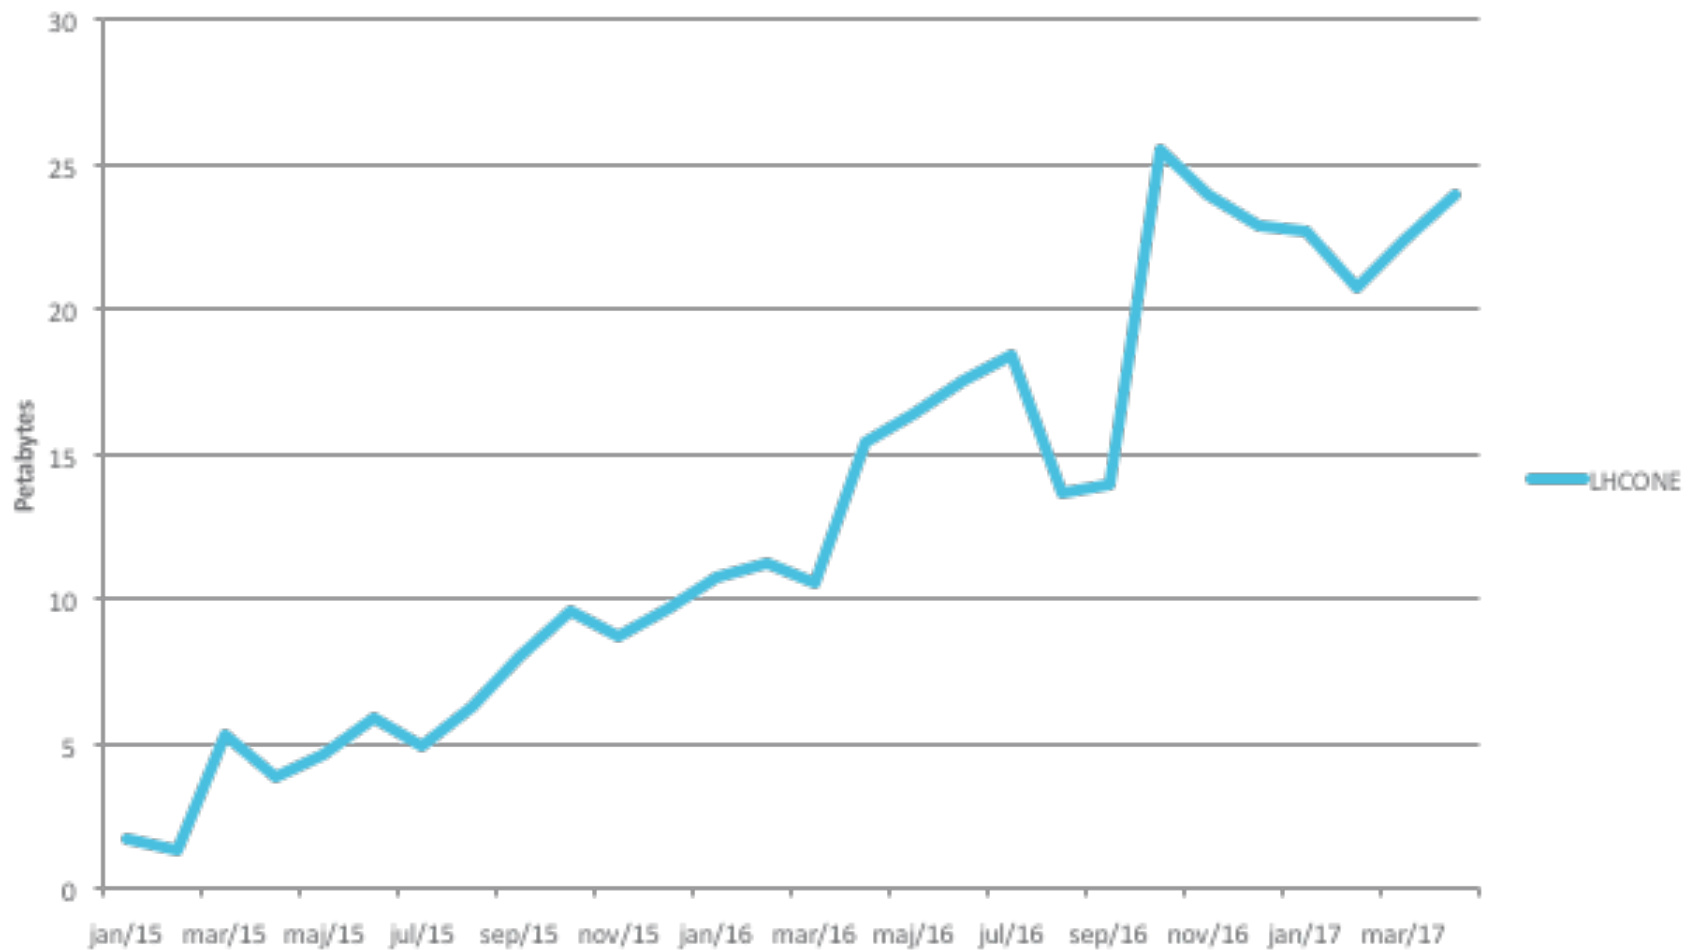

NORDUnet
Nordic Gateway for Research and Education

LHCONE Jan 2015 - Apr 2017

Effect of Changed Growth %

Over 15 Years 1 Gbit Becomes:
80% Growth : 3748 Gbit/Sec
52% Growth : 351 Gbit/Sec
32% Growth : 49 Gbit/Sec

- Data Center Interconnects
- Open Line systems, Pluggable Merchant optics
- Disaggregating the network
- Blurring the line between DWDM and routers
- Enables network resource sharing
- Dramatic reduction of (total) cost
- ... but adds complexity