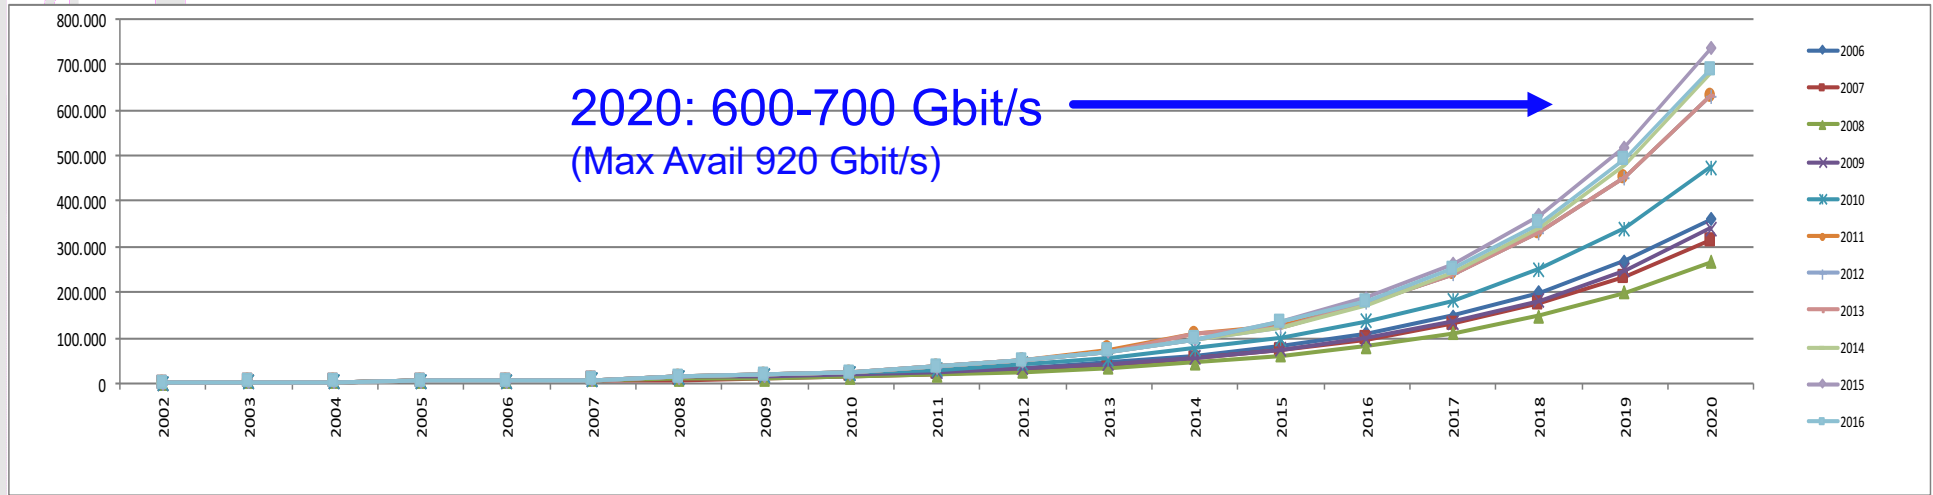

NORDUnet
Nordic Gateway for Research and Education

LHCONE Jan 2015 - Apr 2017

Effect of Changed Growth %

Over 15 Years 1 Gbit Becomes:
80% Growth : 3748 Gbit/Sec
52% Growth : 351 Gbit/Sec
32% Growth : 49 Gbit/Sec

- Data Center Interconnects
- Open Line systems, Pluggable Merchant optics
- Disaggregating the network
- Blurring the line between DWDM and routers
- Enables network resource sharing
- Dramatic reduction of (total) cost
- ... but adds complexity