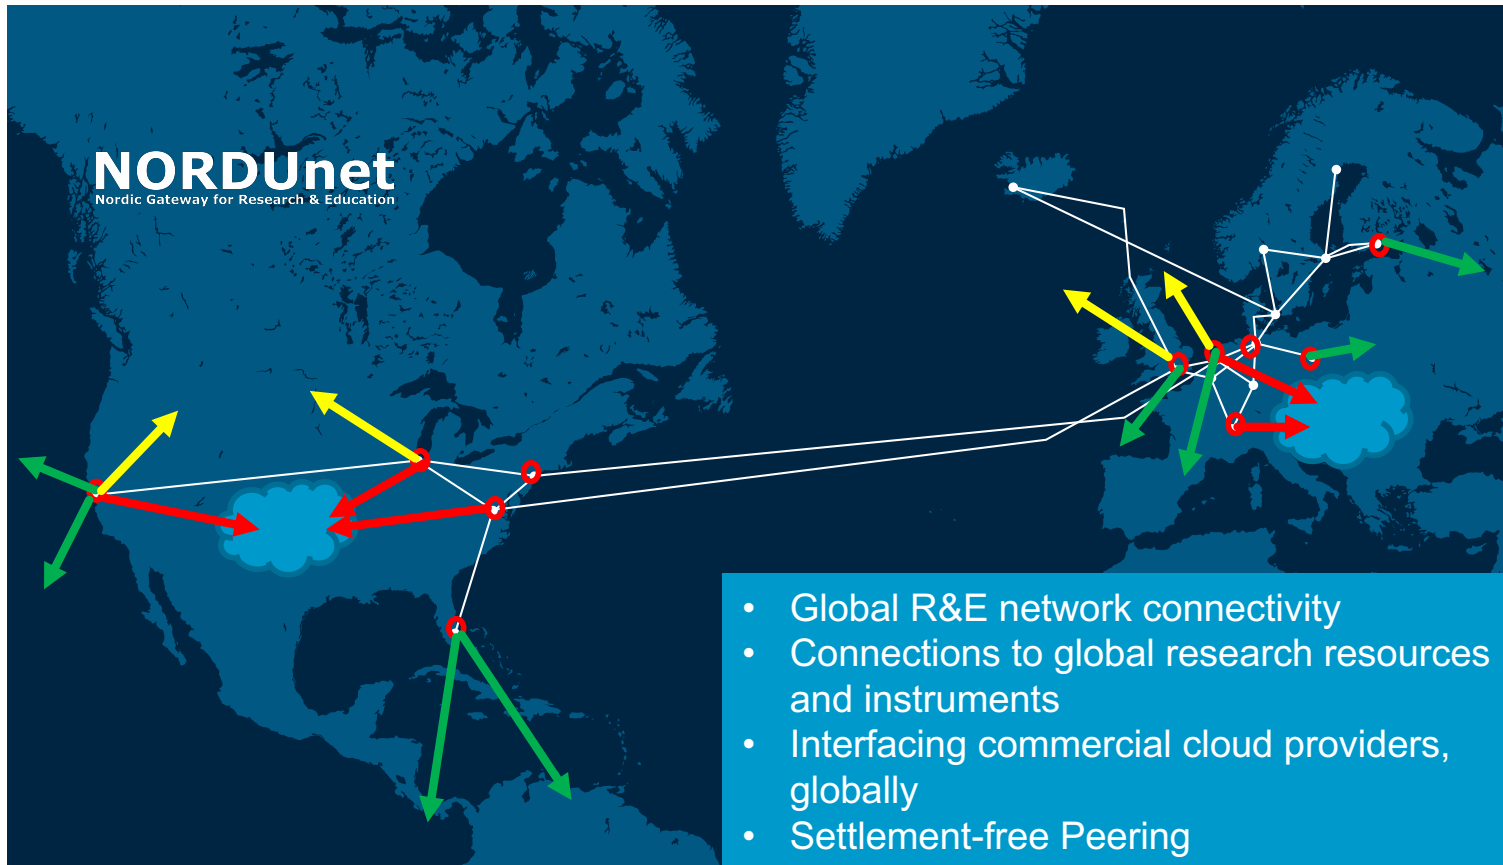

NORDUnet
Nordic Gateway for Research and Education

LHCONE Jan 2015 - Apr 2017

Effect of Changed Growth %

Over 15 Years 1 Gbit Becomes:
80% Growth : 3748 Gbit/Sec
52% Growth : 351 Gbit/Sec
32% Growth : 49 Gbit/Sec

- Data Center Interconnects
- Open Line systems, Pluggable Merchant optics
- Disaggregating the network
- Blurring the line between DWDM and routers
- Enables network resource sharing
- Dramatic reduction of (total) cost
- ... but adds complexity