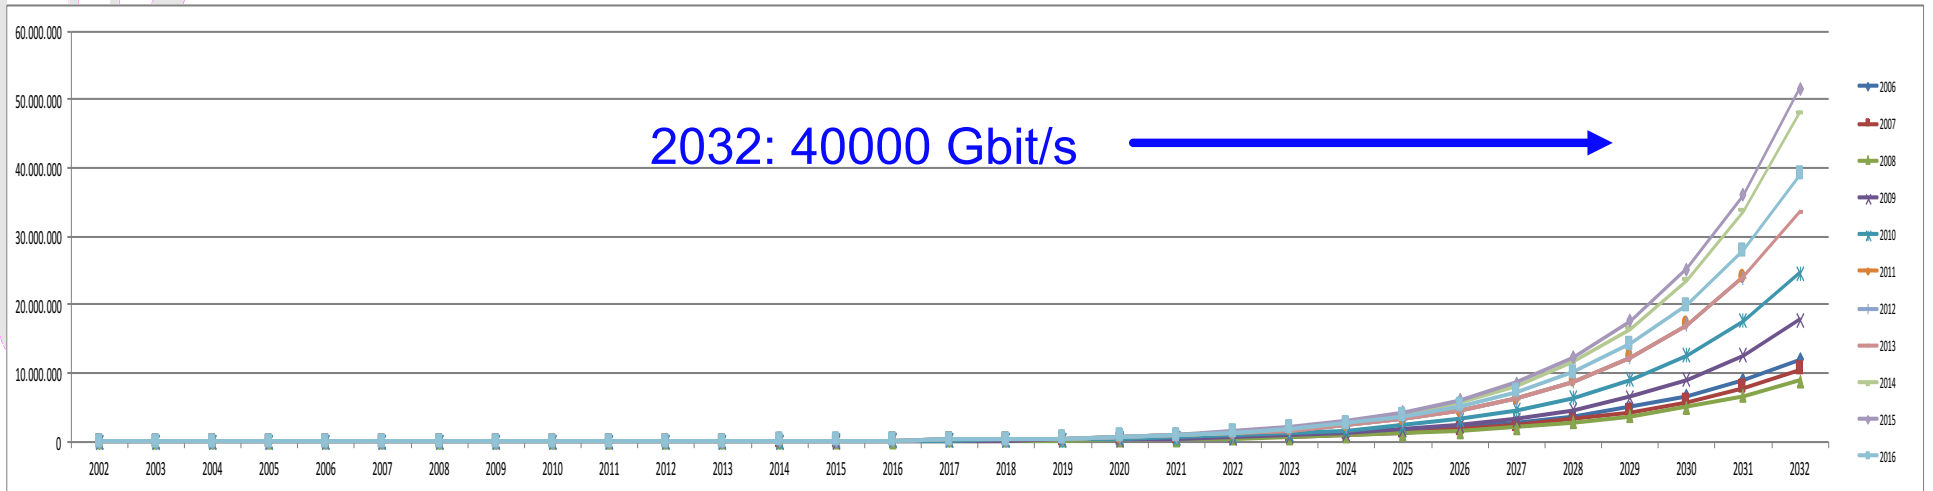

NORDUnet
Nordic Gateway for Research and Education

LHCONE Jan 2015 - Apr 2017

Effect of Changed Growth %

Over 15 Years 1 Gbit Becomes:
80% Growth : 3748 Gbit/Sec
52% Growth : 351 Gbit/Sec
32% Growth : 49 Gbit/Sec

- Data Center Interconnects
- Open Line systems, Pluggable Merchant optics
- Disaggregating the network
- Blurring the line between DWDM and routers
- Enables network resource sharing
- Dramatic reduction of (total) cost
- ... but adds complexity