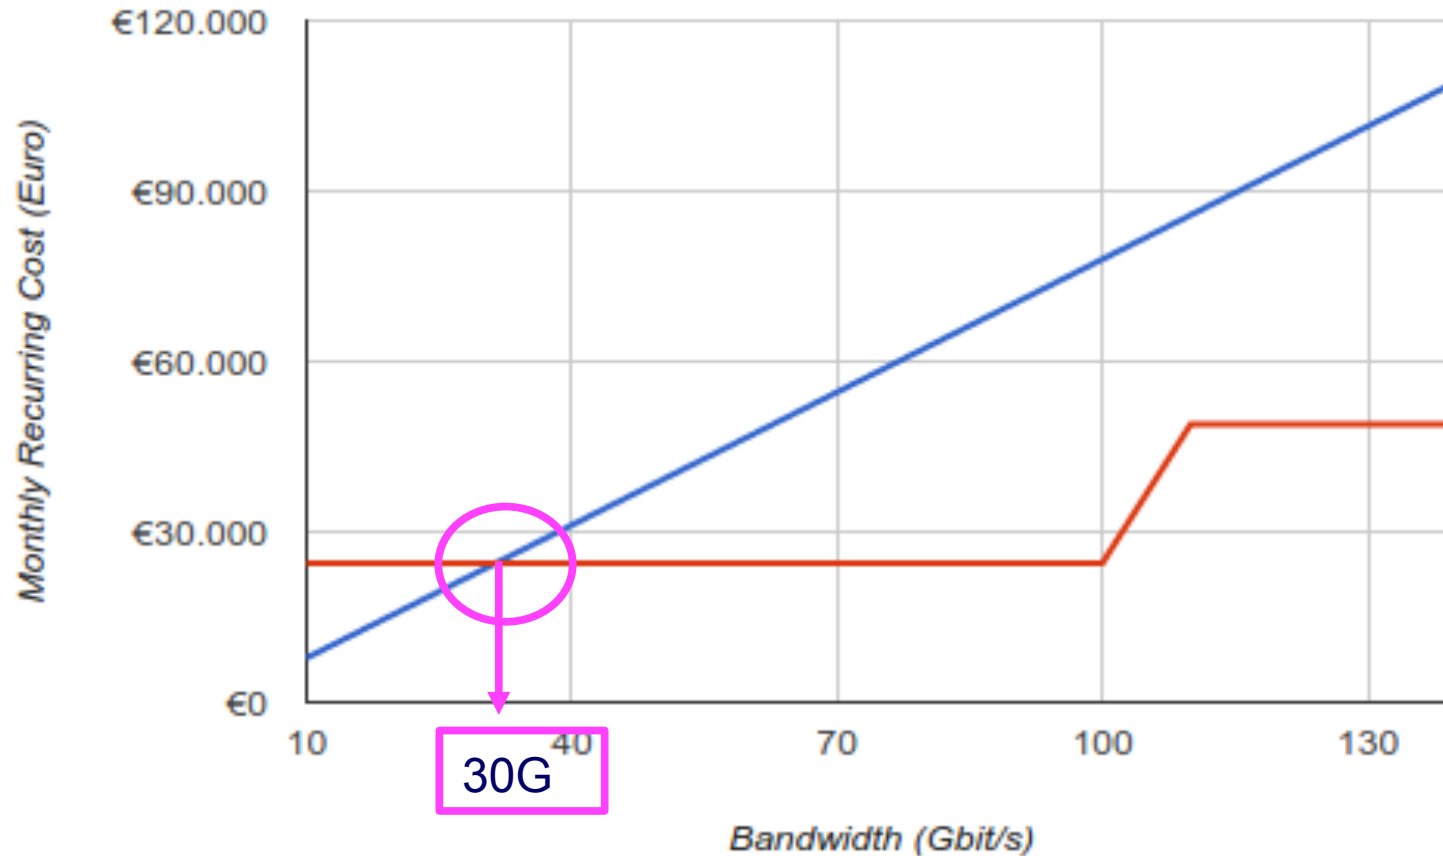

### Open Exchange Points & Links

- MAN LAN
- WIX
- NetherLight
- GEANT Open London
- Internet2
- TGN-Atlantic South
- NORDUnet/SURFnet
- Hibernia Atlantic

ANA-100G Production Network: A 100 Gbit/s production quality ring across the North Atlantic for Research and Education. Collaborators: Internet2, NORDUnet, CANARIE and SURFnet.

## 10G vs. 100G comparison

■ Cost 10G    ■ Cost 100G