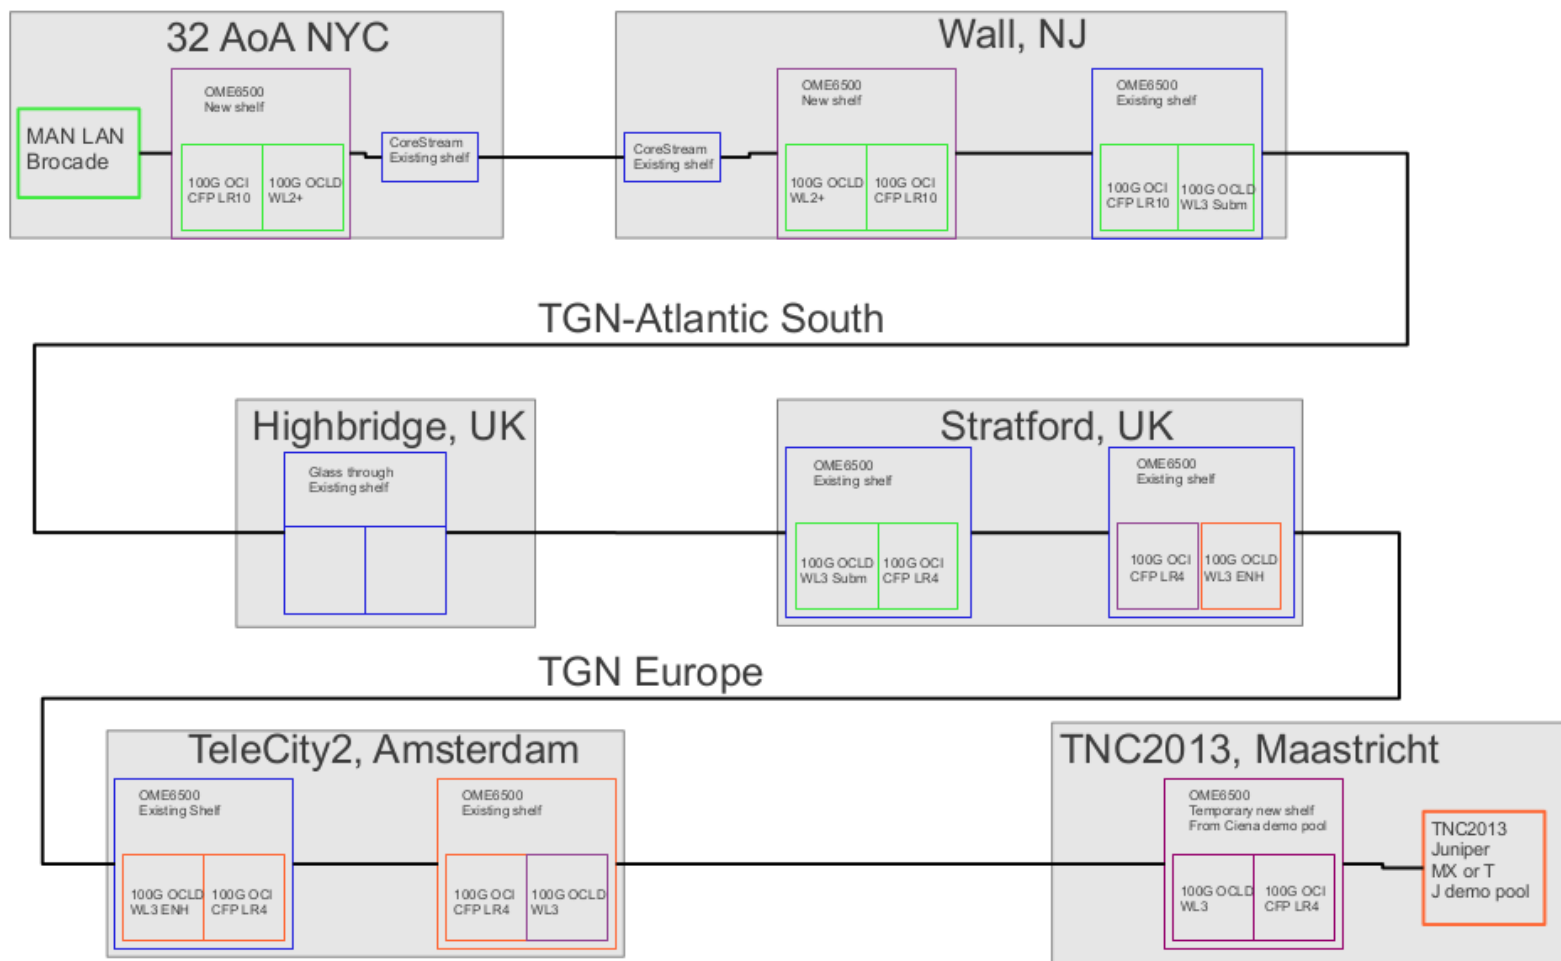

## ANA-100G TNC2013 implementation

Version 0.93 – dated May 21, 2013  
(change: LR4 optics @ Stratford)

Color coding owner/ordering responsibility:

Ciena = Magenta3

Tata = Blue4

Internet2 = Green7

SURFnet = Orange2

## ANA-200G: 100G Production Ring across North Atlantic for R&E

### Open Exchange Points & Links

- MAN LAN
- WIX
- NetherLight
- GEANT Open London
- Internet2
- TGN-Atlantic South
- NORDUnet/SURFnet
- Hibernia Atlantic

ANA-100G Production Network: A 100 Gbit/s production quality ring across the North Atlantic for Research and Education. Collaborators: Internet2, NORDUnet, CANARIE and SURFnet.