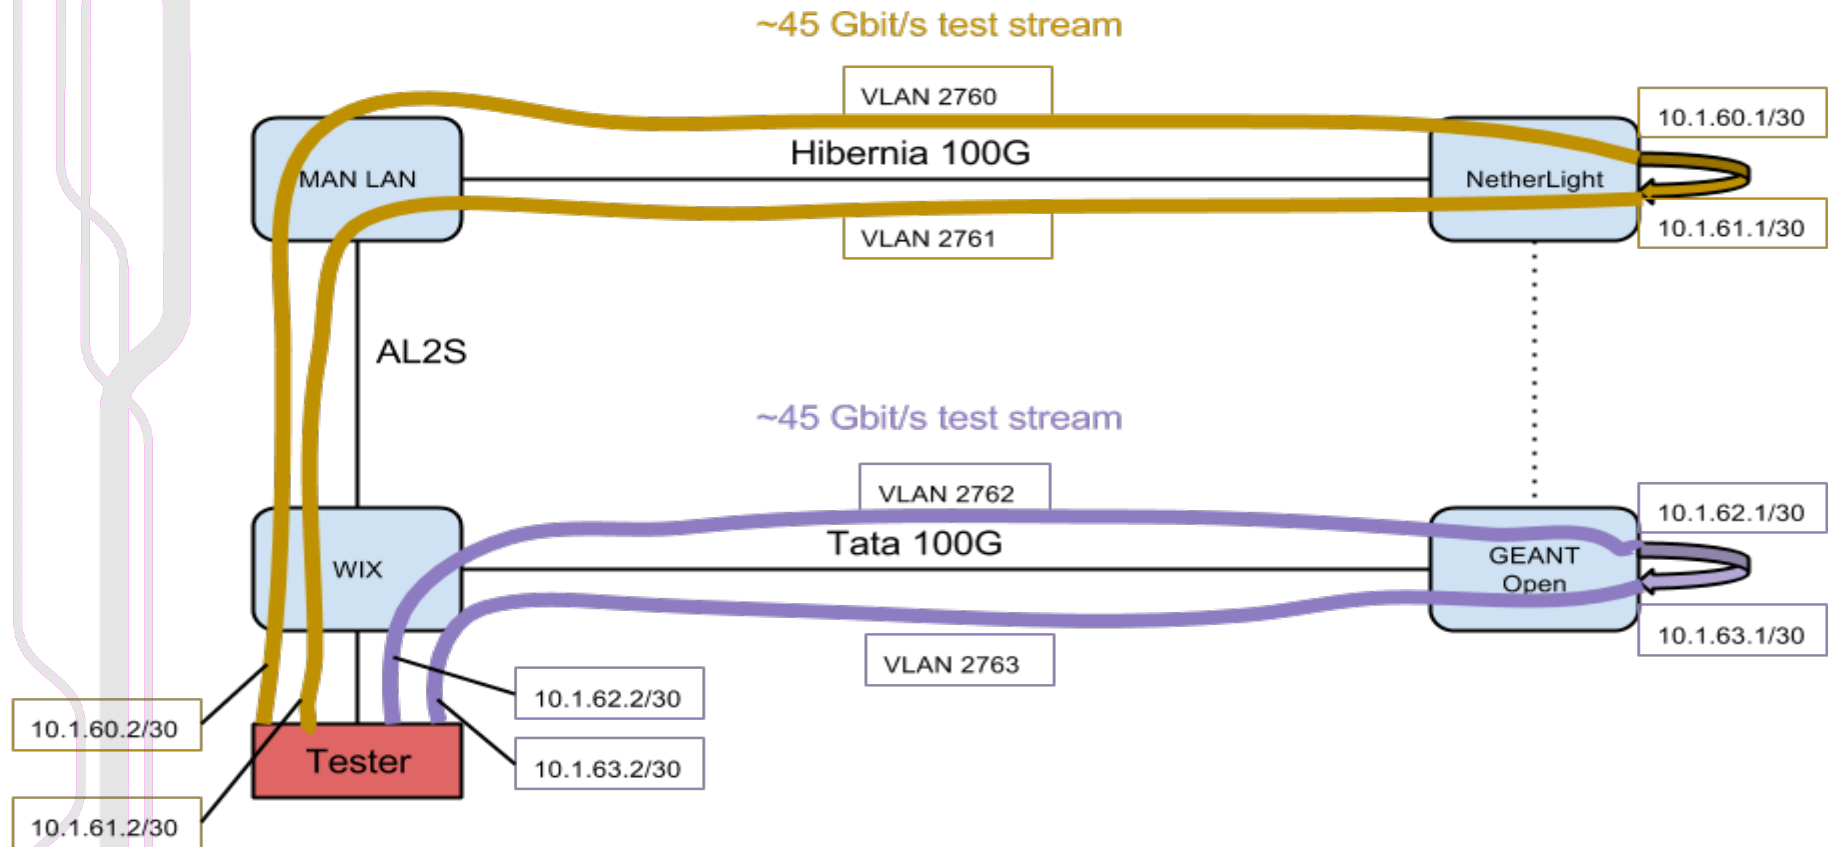

### Open Exchange Points & Links

- MAN LAN
- WIX
- NetherLight
- GEANT Open London
- Internet2
- TGN-Atlantic South
- NORDUnet/SURFnet
- Hibernia Atlantic

ANA-100G Production Network: A 100 Gbit/s production quality ring across the North Atlantic for Research and Education. Collaborators: Internet2, NORDUnet, CANARIE and SURFnet.

## 10G vs. 100G comparison

■ Cost 10G    ■ Cost 100G

## Acceptance Testing ANA-200G

sw.net.manlan.internet2.edu--ethernet13/1 -- ANA100G Hibernia circuit [PENDING]

Wed 29 Oct 2014 09:22:08 CET to Thu 30 Oct 2014 09:22:18 CET

Wed 29 Oct 2014 09:22:35 CET

**Inbound Packets per Second**