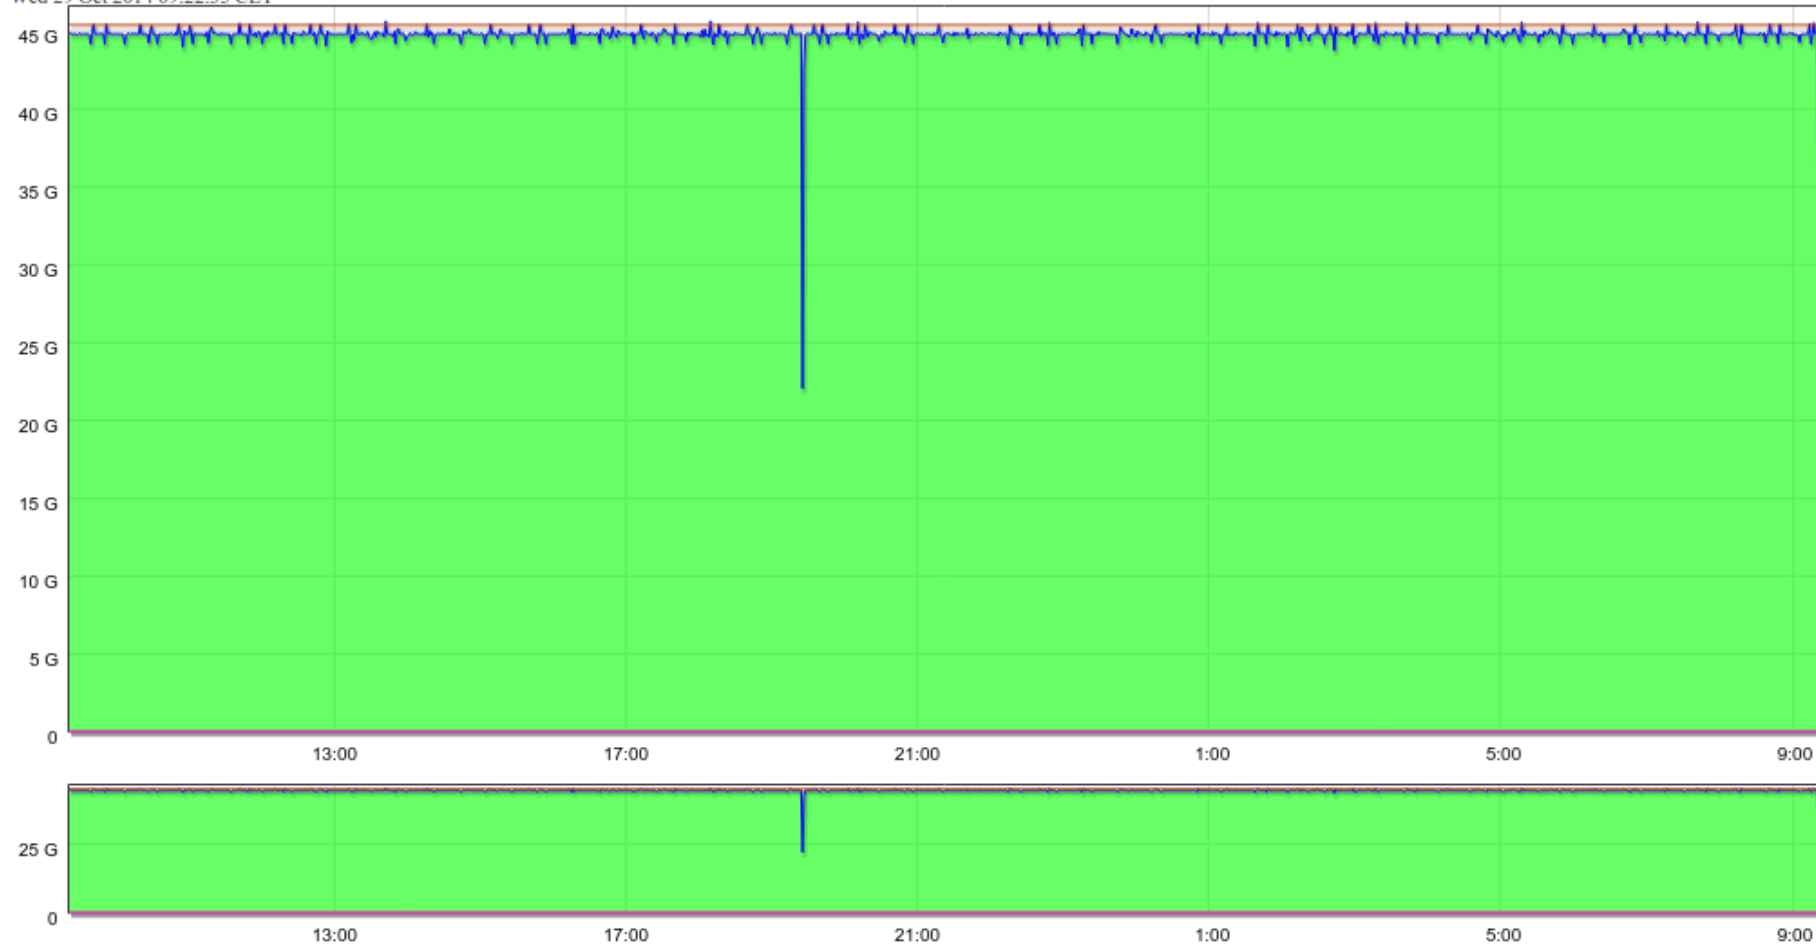

### Open Exchange Points & Links

- MAN LAN
- WIX
- NetherLight
- GEANT Open London
- Internet2
- TGN-Atlantic South
- NORDUnet/SURFnet
- Hibernia Atlantic

ANA-100G Production Network: A 100 Gbit/s production quality ring across the North Atlantic for Research and Education. Collaborators: Internet2, NORDUnet, CANARIE and SURFnet.

## 10G vs. 100G comparison

■ Cost 10G    ■ Cost 100G

## Acceptance Testing ANA-200G

sw.net.manlan.internet2.edu--ethernet13/1 -- ANA100G Hibernia circuit [PENDING]

Wed 29 Oct 2014 09:22:08 CET to Thu 30 Oct 2014 09:22:18 CET

Wed 29 Oct 2014 09:22:35 CET

**Inbound Packets per Second**