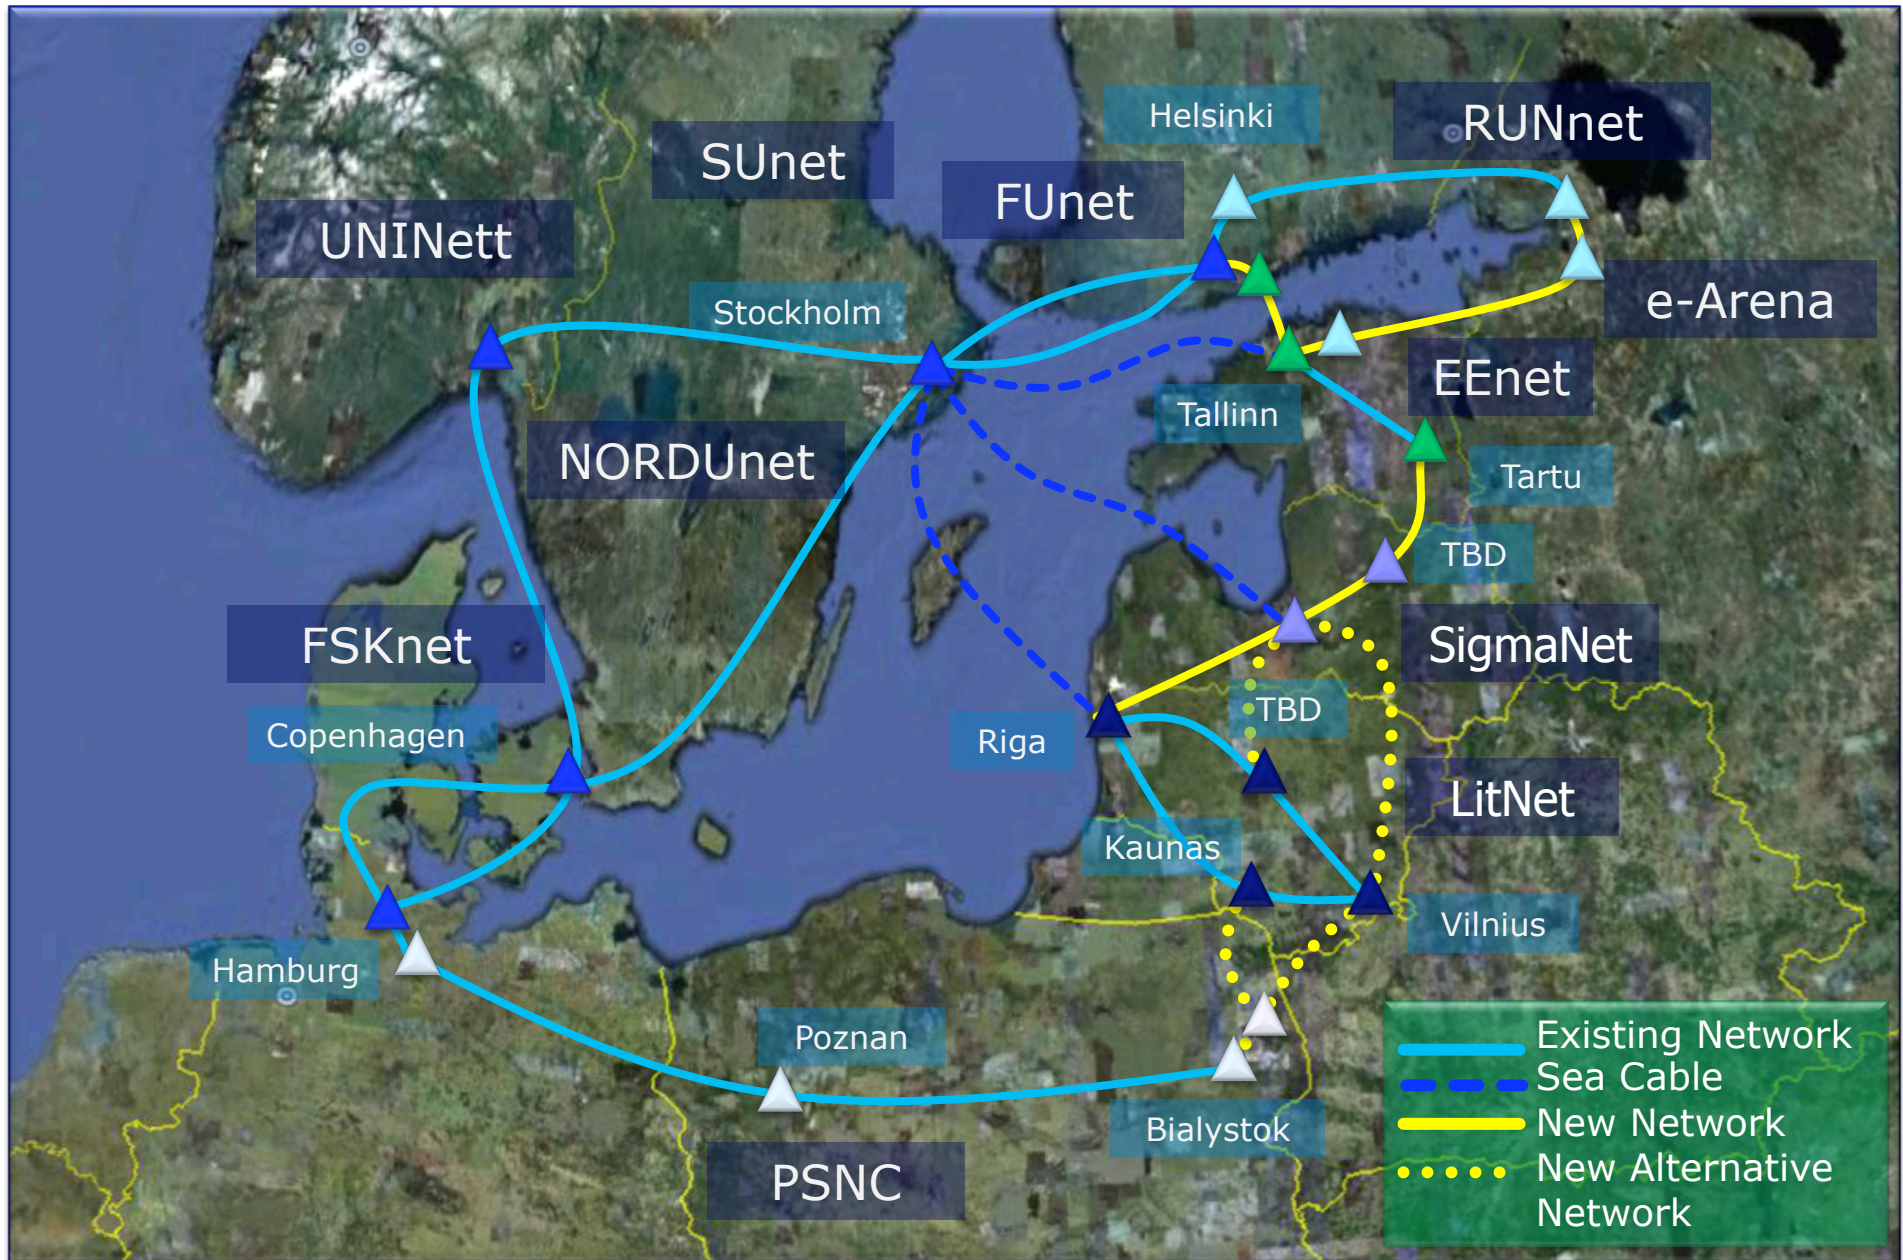

## Baltic Ring Consortium Workshop

Network Topology and Link overview around the  
Baltic sea

**Infrastructure for Free Movement of Knowledge in the Baltic Sea Area**

Tony Breach  
Research Officer

*Riga, Latvia*  
*24-25 November 2011*

	Finland FUNet	Estonia EENet	Latvia SigmaNet	Lithuania LitNet	Poland PSNC	Nordic NORDUnet	Russia E-Arena
IP Network							
Transport Network							
Simple DWDM							
Advanced DWDM							
Service offering L0 – L3	1-3	1-3	3	1-3	0-3	1-3	1-3
Int. service self provided							
ISP provided int. service							
GÉANT provided int. service							
Cross boarder connectivity							
Dark fiber marked conditions (1) fair; (2) average; (3) good	3	3	2	2	3	3	3

Leased Line

BRAIN Project

## Baltic Ring Topology Proposal

- Deployment of a new DWDM span (Helsinki – Bialystok)
  - Crossing the Gulf between Tallinn and Helsinki (**BRAIN**)
- Interconnect to PSNC in Bialystok & NORDUnet in Helsinki
- Initial Deployment
  - Dark Fiber
  - ROADM
  - Line Amplifiers
  - Transponders on demand
- Proposed access sites
  - Tallinn and Tartu; Estonia
  - Riga and TBD; Latvia
  - Kaunas and Vilnius; Lithuania
- Prepare for interconnecting e-ARENA
  - Tallinn – St. Petersburg
  - St. Petersburg – Helsinki (RUNnet DWDM network)