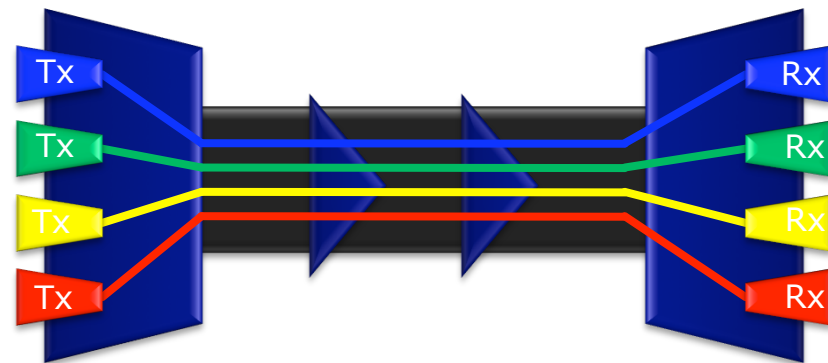

## Baltic Ring Topology Proposal

- Deployment of a new DWDM span (Helsinki – Bialystok)
  - Crossing the Gulf between Tallinn and Helsinki (**BRAIN**)
- Interconnect to PSNC in Bialystok & NORDUnet in Helsinki
- Initial Deployment
  - Dark Fiber
  - ROADM
  - Line Amplifiers
  - Transponders on demand
- Proposed access sites
  - Tallinn and Tartu; Estonia
  - Riga and TBD; Latvia
  - Kaunas and Vilnius; Lithuania
- Prepare for interconnecting e-ARENA
  - Tallinn – St. Petersburg
  - St. Petersburg – Helsinki (RUNnet DWDM network)