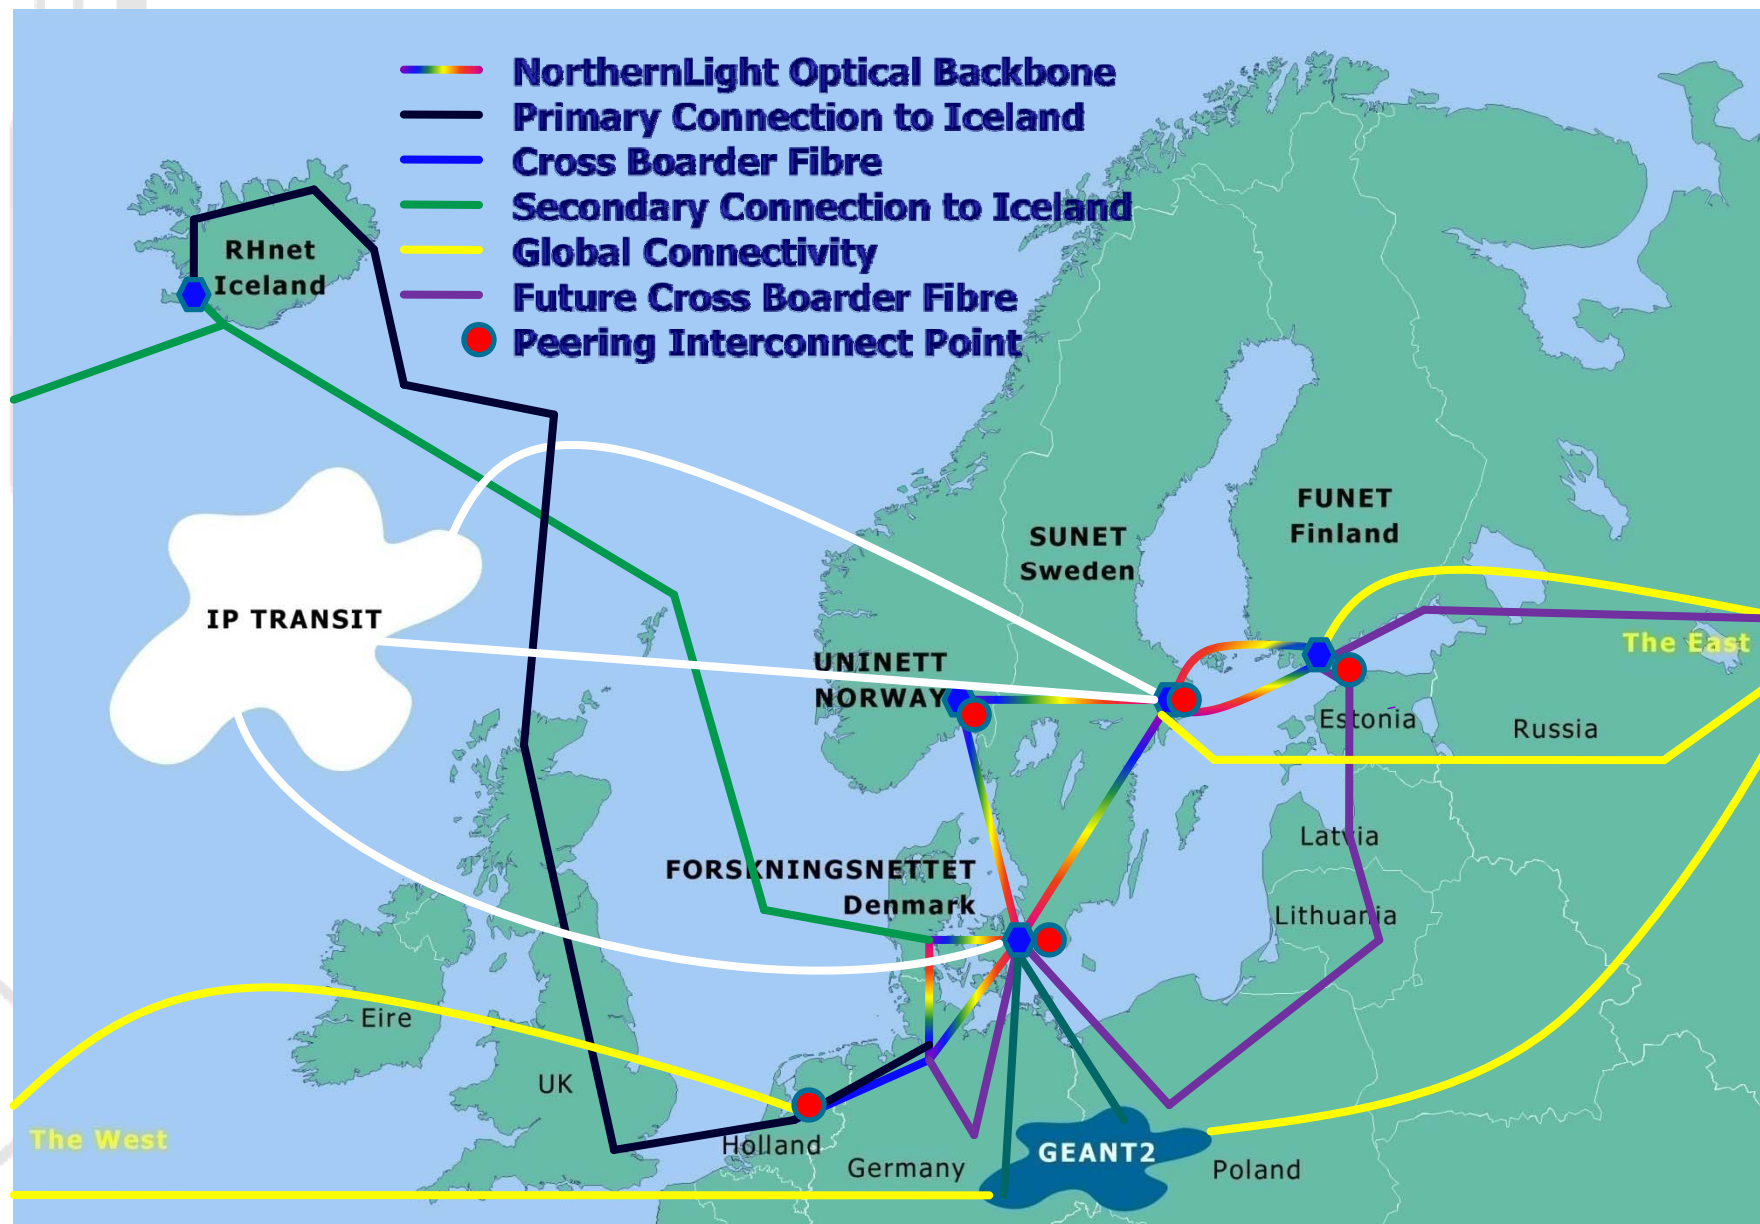

## The NORDUnet Network

- Fibre distances
  - NORDUnet ~4200 Km (Completed - NUNOC)
  - SUNET ~7300 Km (Completed - NUNOC)
  - FUNET ~4300 KM (Operational 2008)
  - Danish Research NW ~1500 KM (Operational 2008)
  - UNINETT ~7000 KM (In Progress)
  - Rhnet 2,5 Gbit/s Lambda connection 2008
- Multiple Infrastructure Providers
- Multiple Management structure