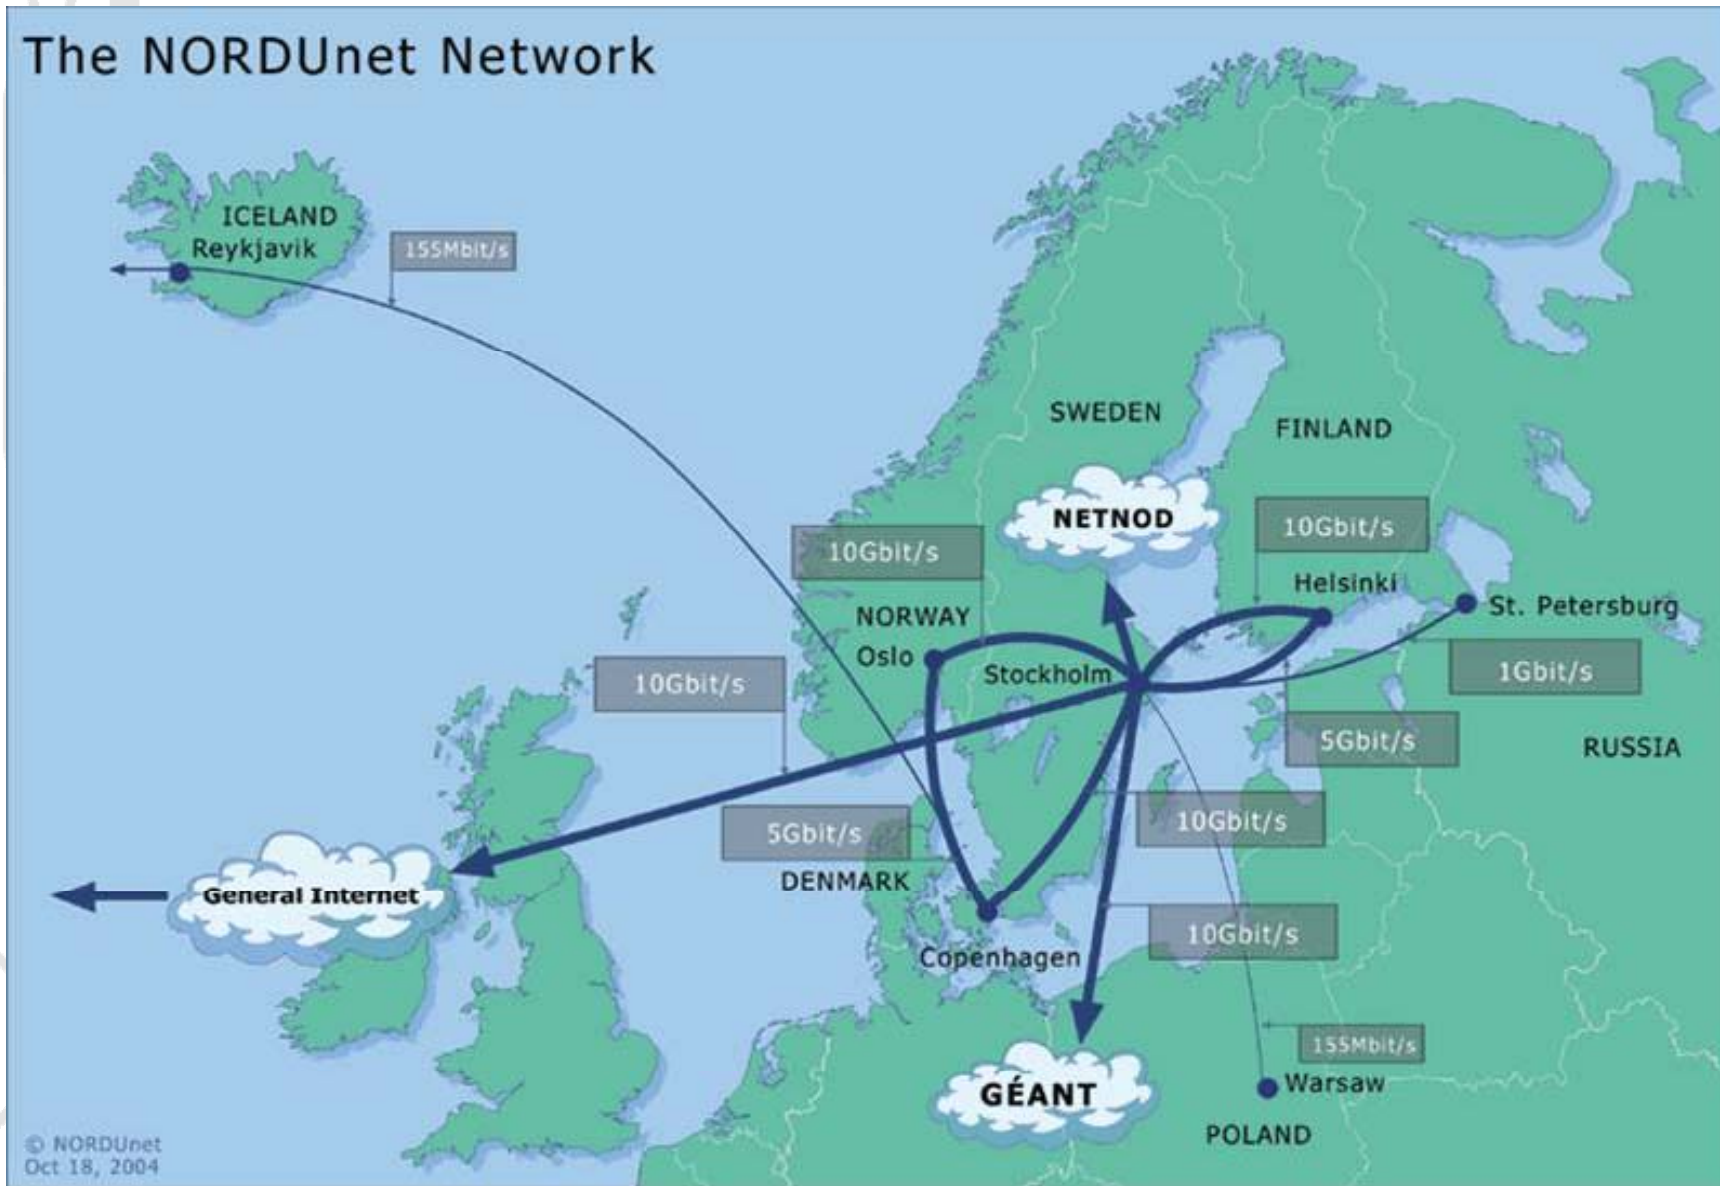

## The NORDUnet Network

- Fibre distances
  - NORDUnet ~4200 Km (Completed - NUNOC)
  - SUNET ~7300 Km (Completed - NUNOC)
  - FUNET ~4300 KM (Operational 2008)
  - Danish Research NW ~1500 KM (Operational 2008)
  - UNINETT ~7000 KM (In Progress)
  - Rhnet 2,5 Gbit/s Lambda connection 2008
- Multiple Infrastructure Providers
- Multiple Management structure