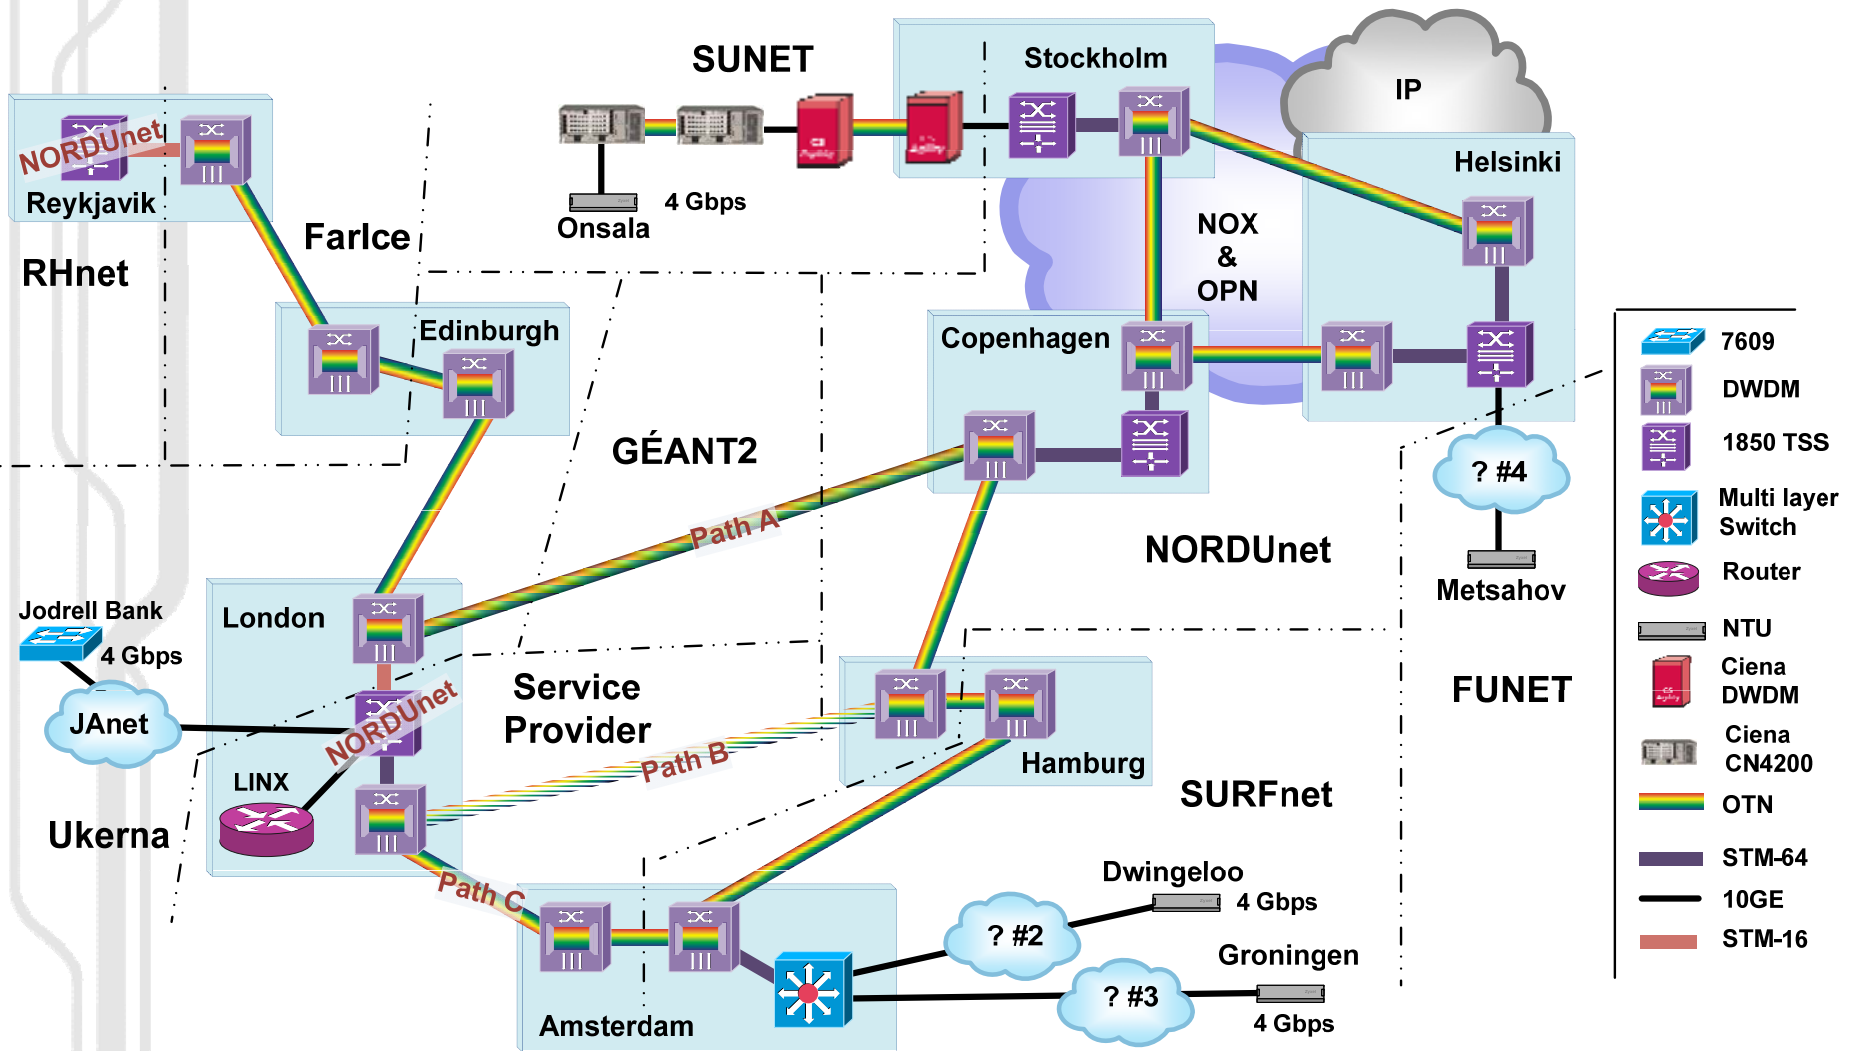

NORDUnet

Nordic infrastructure for Research & Education

eVLBI Speed Trials