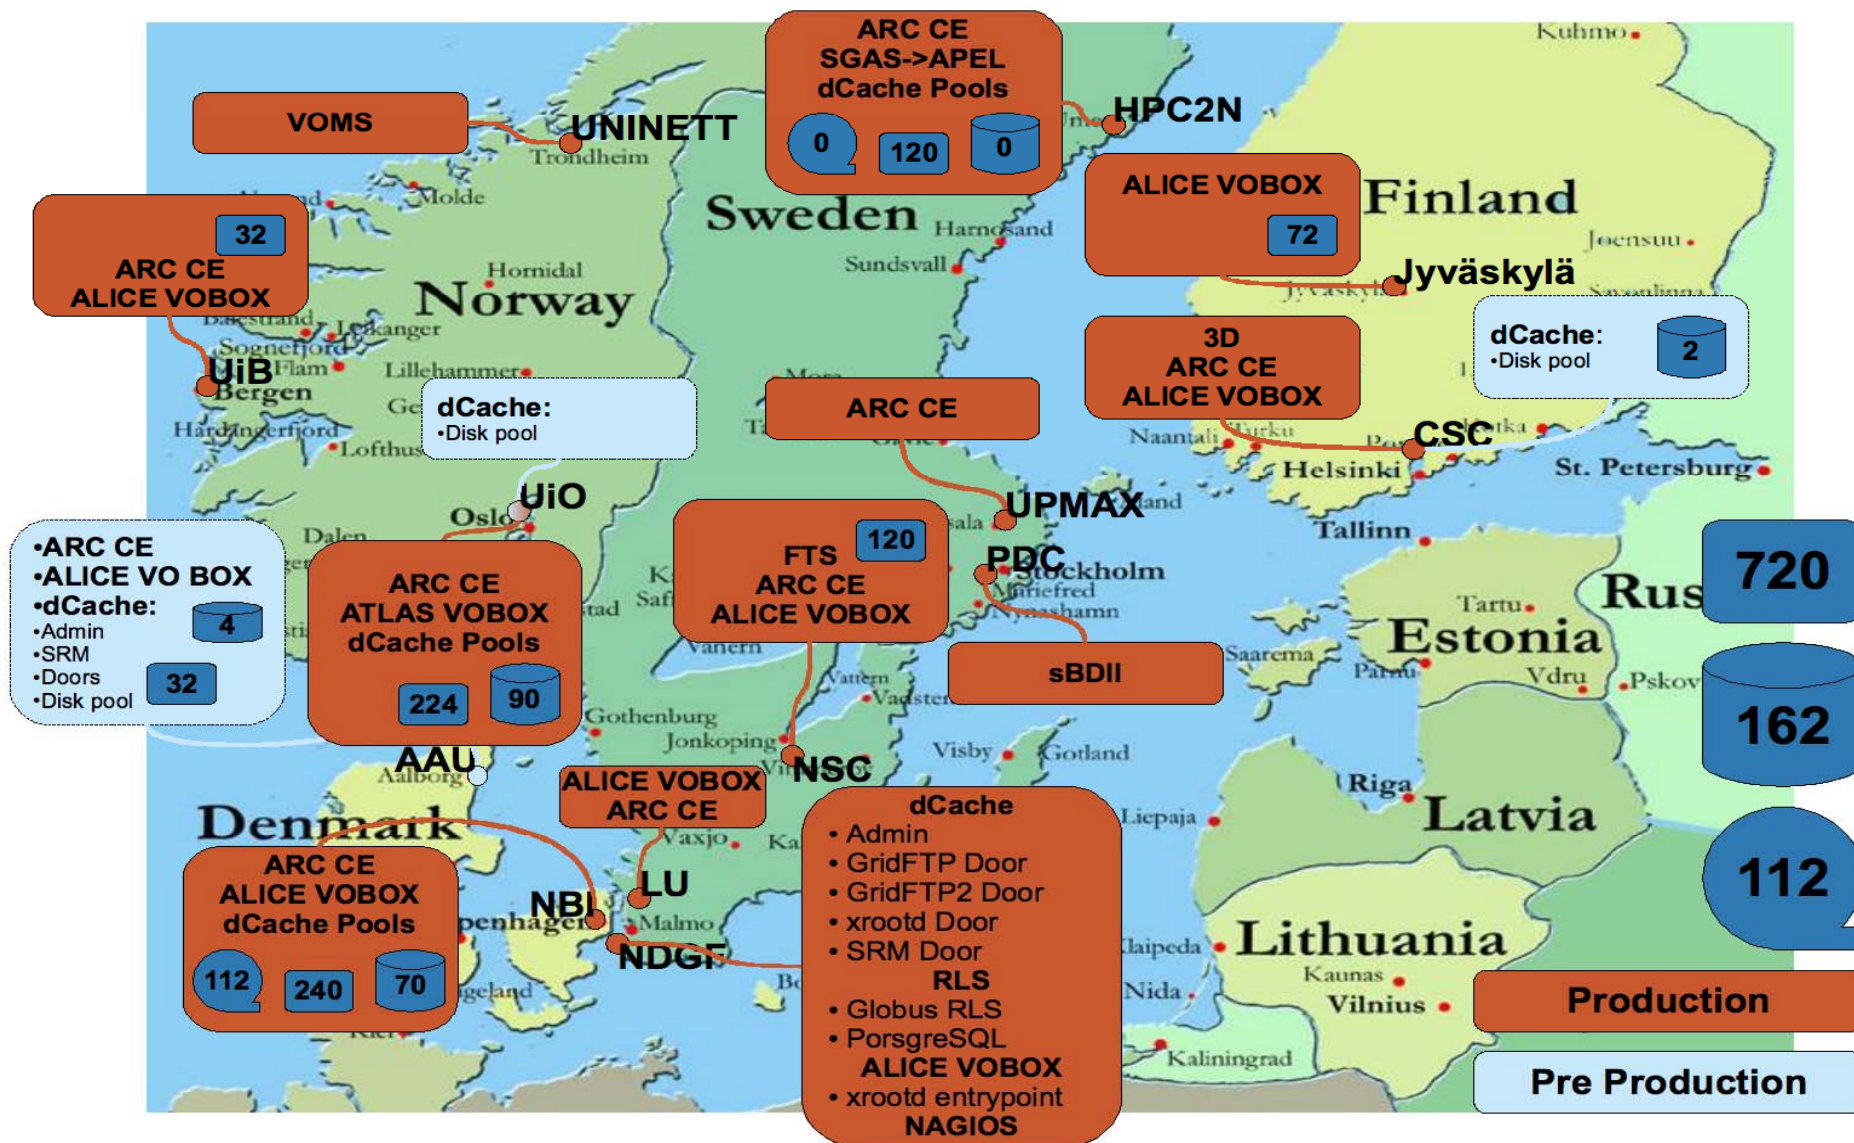

# NORDUnet

Nordic Infrastructure for Research & Education

## The NORDUnet Network

- Fibre distances
  - NORDUnet ~4200 Km (Completed - NUNOC)
  - SUNET ~7300 Km (Completed - NUNOC)
  - FUNET ~4300 KM (Operational 2008)
  - Danish Research NW ~1500 KM (Operational 2008)
  - UNINETT ~7000 KM (In Progress)
  - Rhnet 2,5 Gbit/s Lambda connection 2008
- Multiple Infrastructure Providers
- Multiple Management structure

Denmark, Finland, Iceland, Norway,  
Sweden, The Baltic States, (Slovenia)

- 8 Production sites
- 720 kSI2k CPU equivalents
- 184 TB of Disk storage
- 112 TB of Tape storage
- 3 Pre Production sites
- 64 kSI2k CPU equivalents
- 4 TB of Disk storage