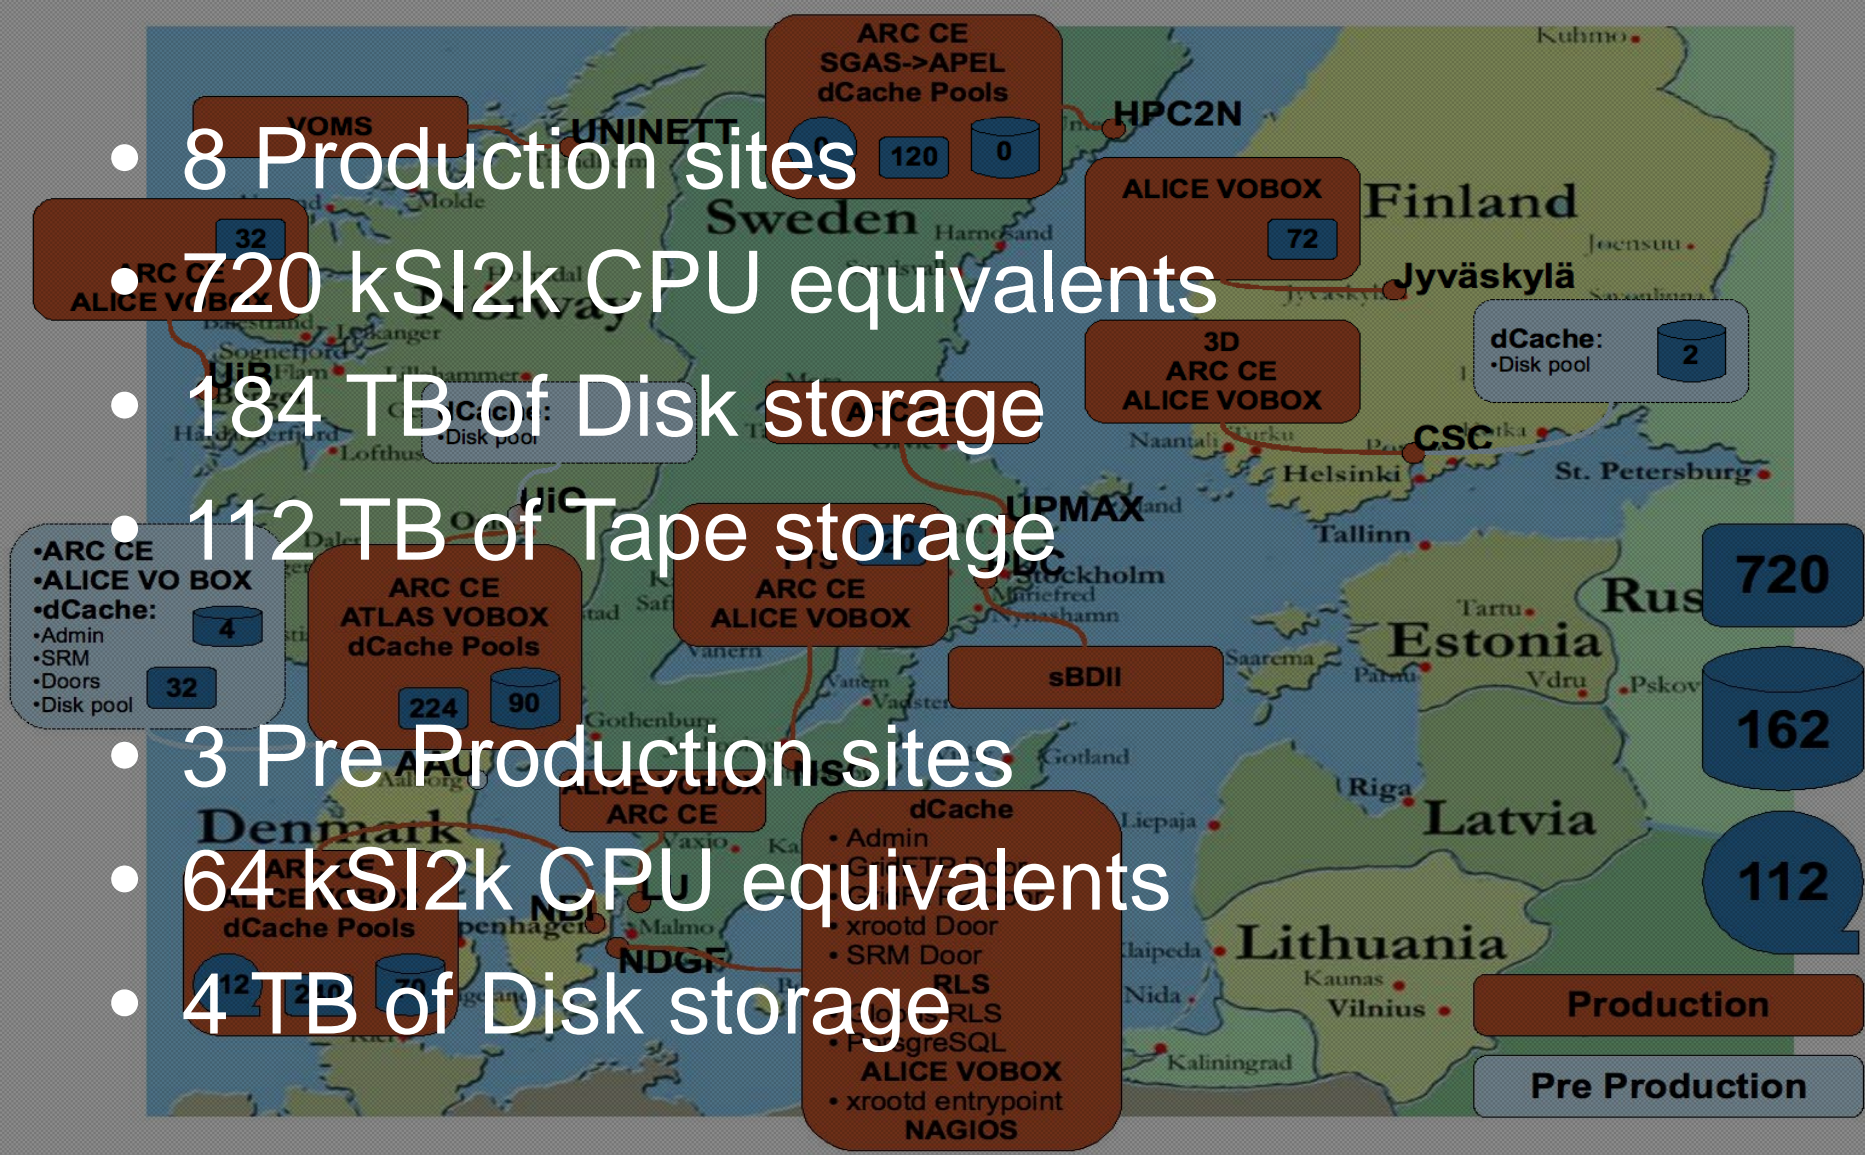

## The NORDUnet Network

- Fibre distances
  - NORDUnet ~4200 Km (Completed - NUNOC)
  - SUNET ~7300 Km (Completed - NUNOC)
  - FUNET ~4300 KM (Operational 2008)
  - Danish Research NW ~1500 KM (Operational 2008)
  - UNINETT ~7000 KM (In Progress)
  - Rhnet 2,5 Gbit/s Lambda connection 2008
- Multiple Infrastructure Providers
- Multiple Management structure

Denmark, Finland, Iceland, Norway,  
Sweden, The Baltic States, (Slovenia)

- 8 Production sites
- 720 kSI2k CPU equivalents
- 184 TB of Disk storage
- 112 TB of Tape storage
- 3 Pre Production sites
- 64 kSI2k CPU equivalents
- 4 TB of Disk storage